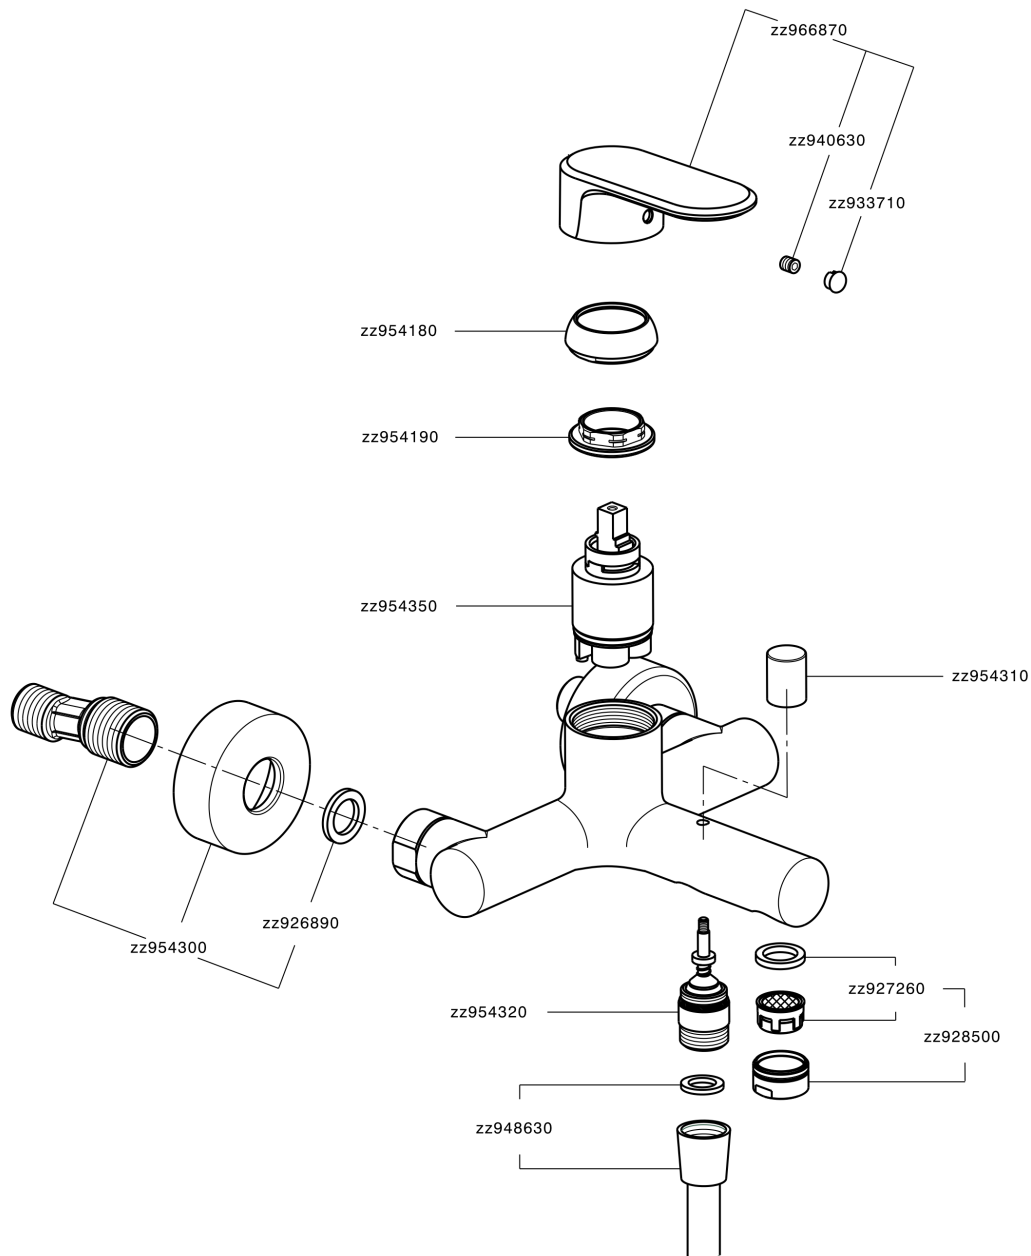

Single lever bath mixer LEVITY_LY000130

MODEL **LY000130**

Single lever bath mixer, without shower set, 1/2" flexible connection

AVAILABLE FINISHINGS

-  **21** 21 Chrome
-  **2B** 2B Polished Nickel
-  **2F** 2F Brushed Nickel
-  **40** 40 Matt Black
-  **4Q** 4Q Matt White

CHARACTERISTICS

Cartridge Spare Parts **ZZ95435000**

35 mm Cartridge

EcoStop

EcoStop feature limits water flow to approximately 50% of maximum output with one point of resistance on setting. Push slightly past the middle stop only when full water output is required. This will save water up to 50%.

Single lever bath mixer LEVITY_LY000130

LY000130

<https://en.huberitalia.com/single-lever-bath-mixer-levity-ly000130>

2024-11-15