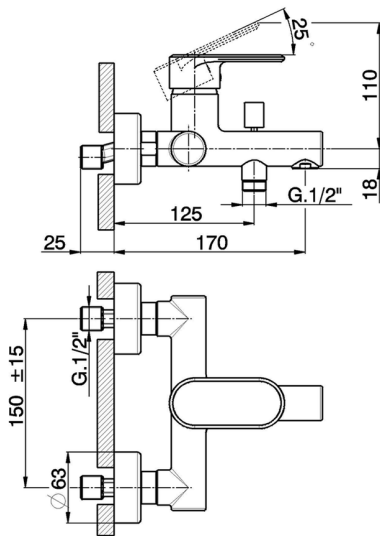

Single lever bath mixer LEVITY_LY000130

MODEL **LY000130**

Single lever bath mixer, without shower set, 1/2" flexible connection

AVAILABLE FINISHINGS

-  **21** 21 Chrome
-  **2B** 2B Polished Nickel
-  **2F** 2F Brushed Nickel
-  **40** 40 Matt Black
-  **4Q** 4Q Matt White

CHARACTERISTICS

Cartridge Spare Parts **ZZ95435000**

35 mm Cartridge

EcoStop

EcoStop feature limits water flow to approximately 50% of maximum output with one point of resistance on setting. Push slightly past the middle stop only when full water output is required. This will save water up to 50%.

Single lever bath mixer LEVITY_LY000130

LY000130

<https://en.huberitalia.com/single-lever-bath-mixer-levity-ly000130>

2024-11-15