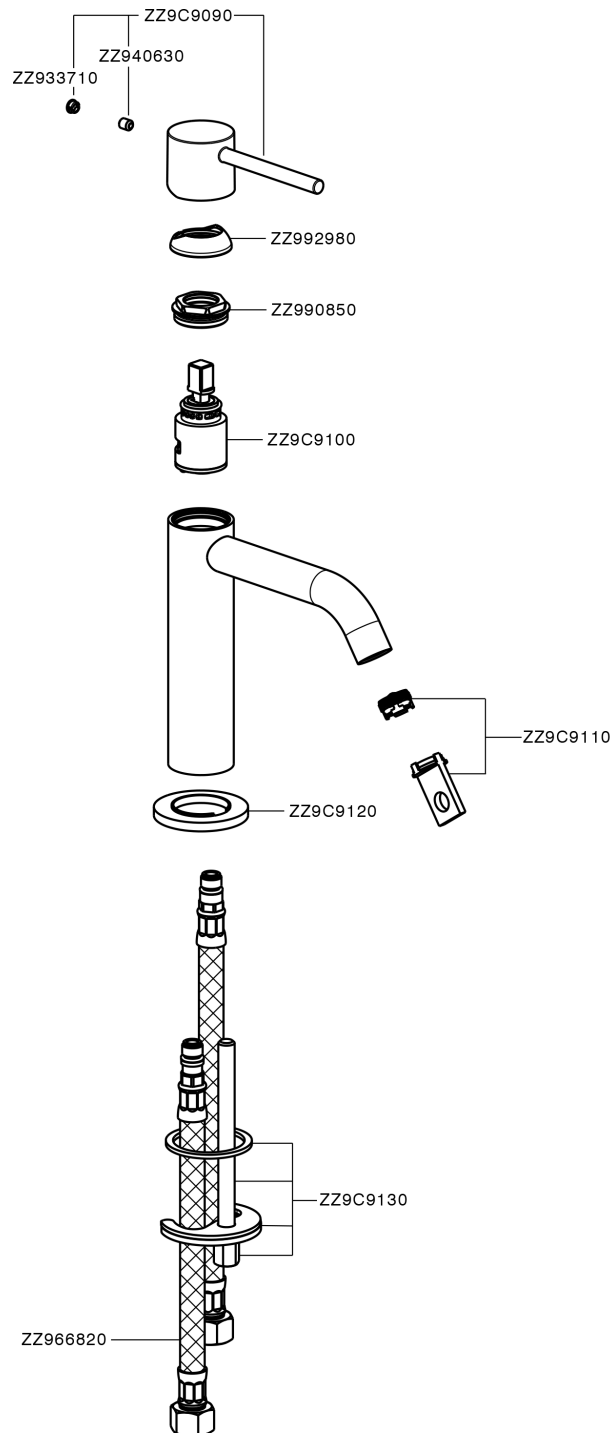

Single lever 'large' washbasin mixer M32_MT000504

MT000504

<https://en.huberitalia.com/single-lever-large-washbasin-mixer-m32-mt000504>

2024-12-22