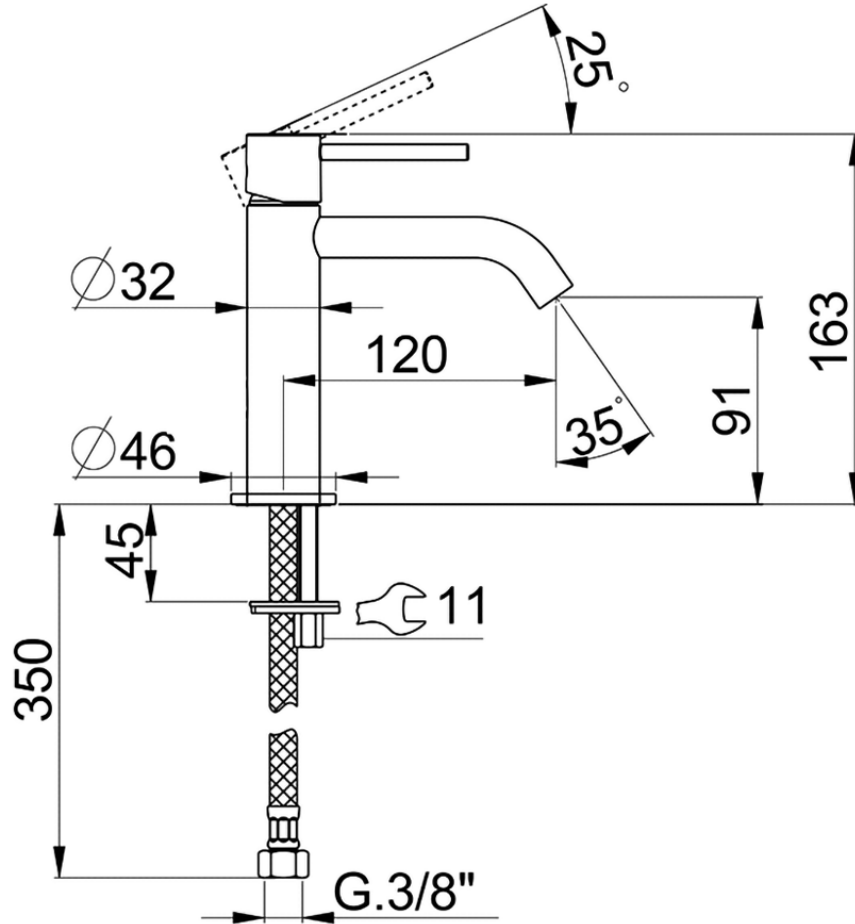

Single lever 'large' washbasin mixer M32_MT000504

MT000504

<https://en.huberitalia.com/single-lever-large-washbasin-mixer-m32-mt000504>

2024-12-22