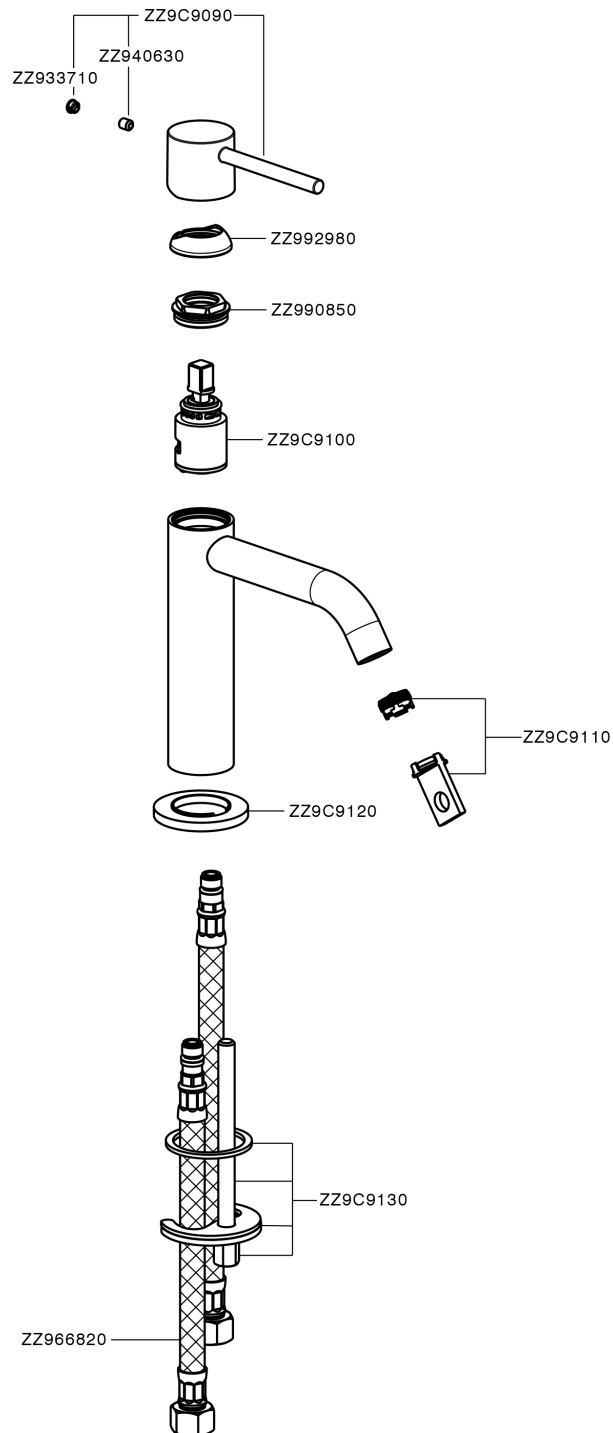

Single lever 'large' washbasin mixer M32_MT000504

MT000504

<https://en.huberitalia.com/single-lever-large-washbasin-mixer-m32-mt000504>

2024-12-21