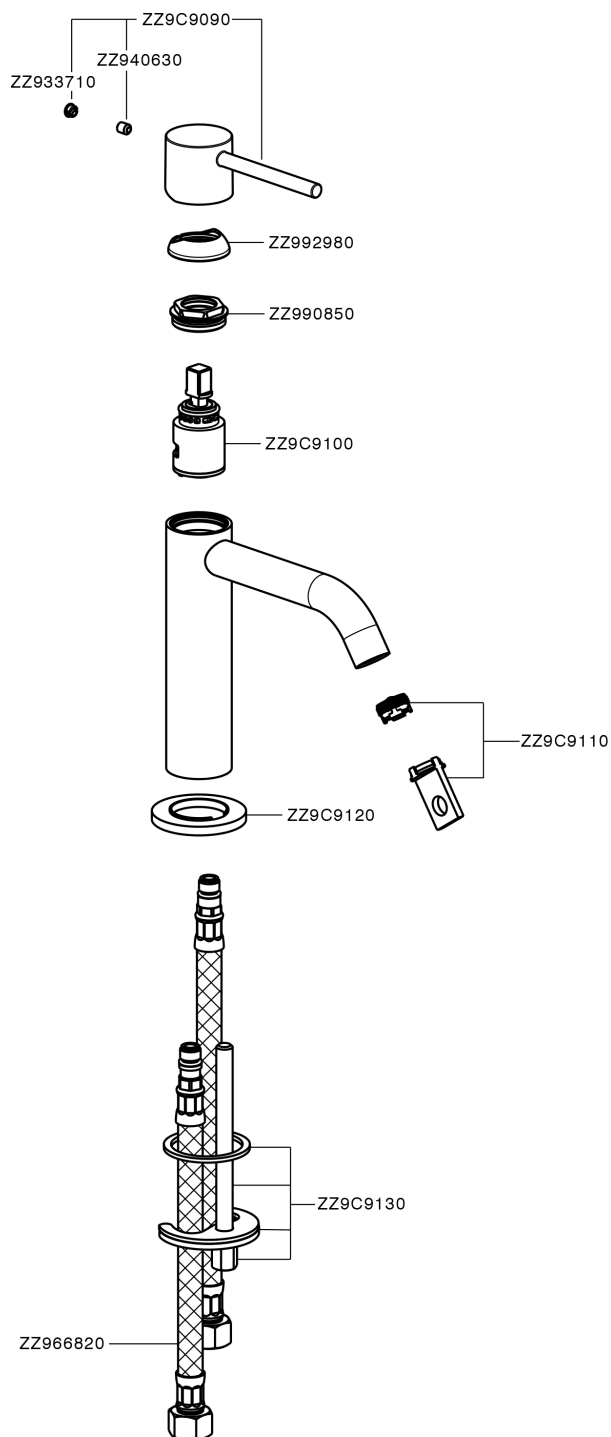

Single lever 'large' washbasin mixer M32_MT000504

MT000504

<https://en.huberitalia.com/single-lever-large-washbasin-mixer-m32-mt000504>

2024-12-22