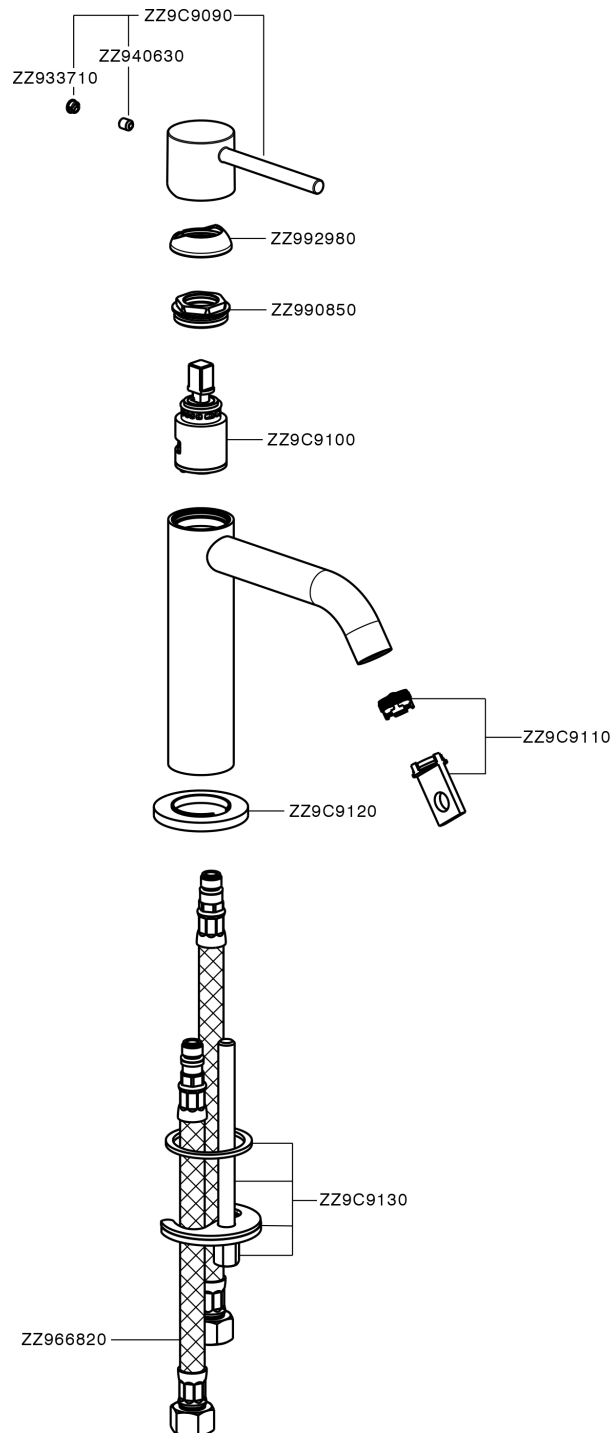

Single lever 'large' washbasin mixer M32_MT000504

MODEL **MT000504**

Single lever 'large' washbasin mixer, without waste, G.3/8" stainless steel flexible hoses

AVAILABLE FINISHINGS

-  **21** 21 Chrome
-  **26** 26 Old Copper
-  **2F** 2F Brushed Nickel
-  **2W** 2W Brushed Gold
-  **40** 40 Matt Black
-  **4Q** 4Q Matt White

CHARACTERISTICS

Cartridge Spare Parts **ZZ96550000**

25 mm Cartridge

Single lever 'large' washbasin mixer M32_MT000504

MT000504

<https://en.huberitalia.com/single-lever-large-washbasin-mixer-m32-mt000504>

2024-12-22