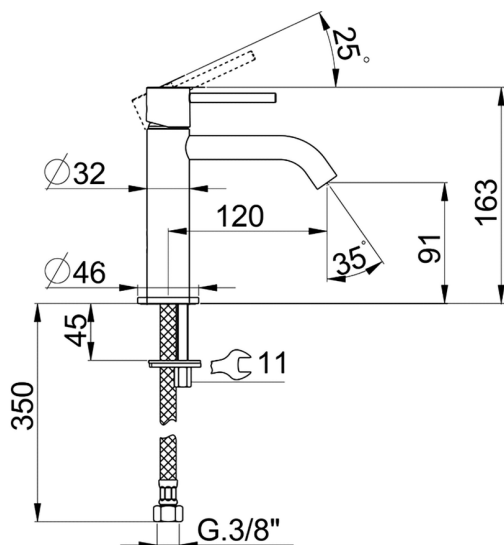

Single lever 'large' washbasin mixer M32_MT000504

MODEL **MT000504**

Single lever 'large' washbasin mixer, without waste, G.3/8" stainless steel flexible hoses

AVAILABLE FINISHINGS

-  **21** 21 Chrome
-  **26** 26 Old Copper
-  **2F** 2F Brushed Nickel
-  **2W** 2W Brushed Gold
-  **40** 40 Matt Black
-  **4Q** 4Q Matt White

CHARACTERISTICS

Cartridge Spare Parts **ZZ96550000**

25 mm Cartridge

Single lever 'large' washbasin mixer M32_MT000504

MT000504

<https://en.huberitalia.com/single-lever-large-washbasin-mixer-m32-mt000504>

2024-12-22