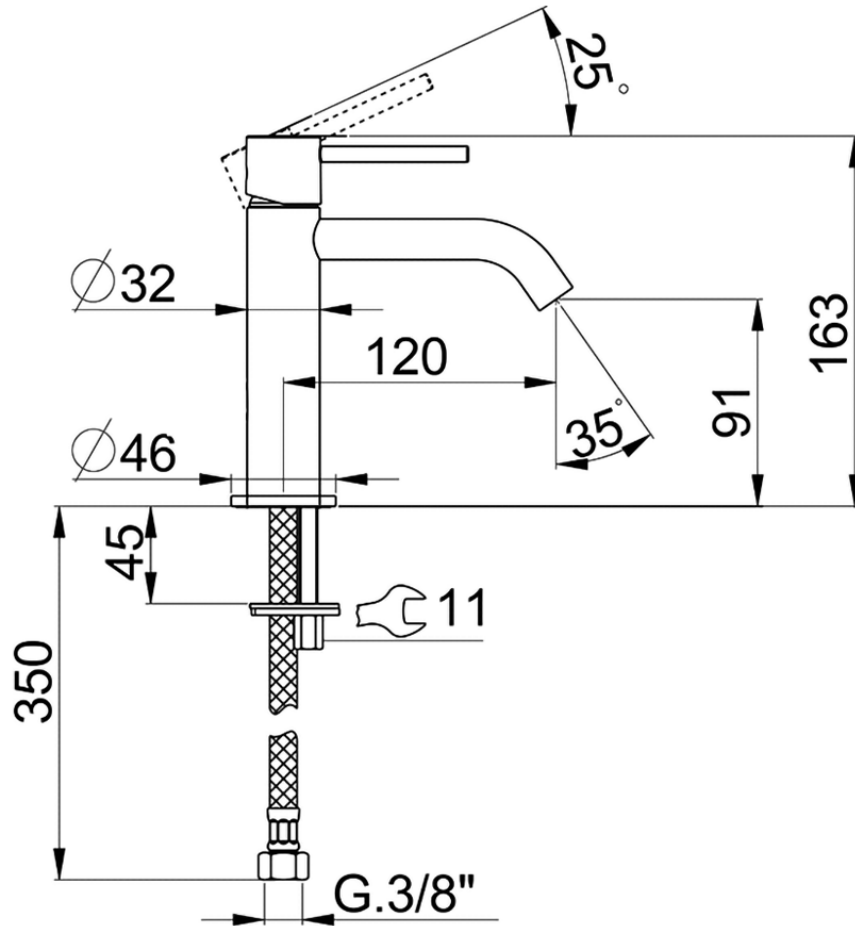

Single lever 'large' washbasin mixer M32\_MT000504

MT000504

<https://en.huberitalia.com/single-lever-large-washbasin-mixer-m32-mt000504>

2024-12-22