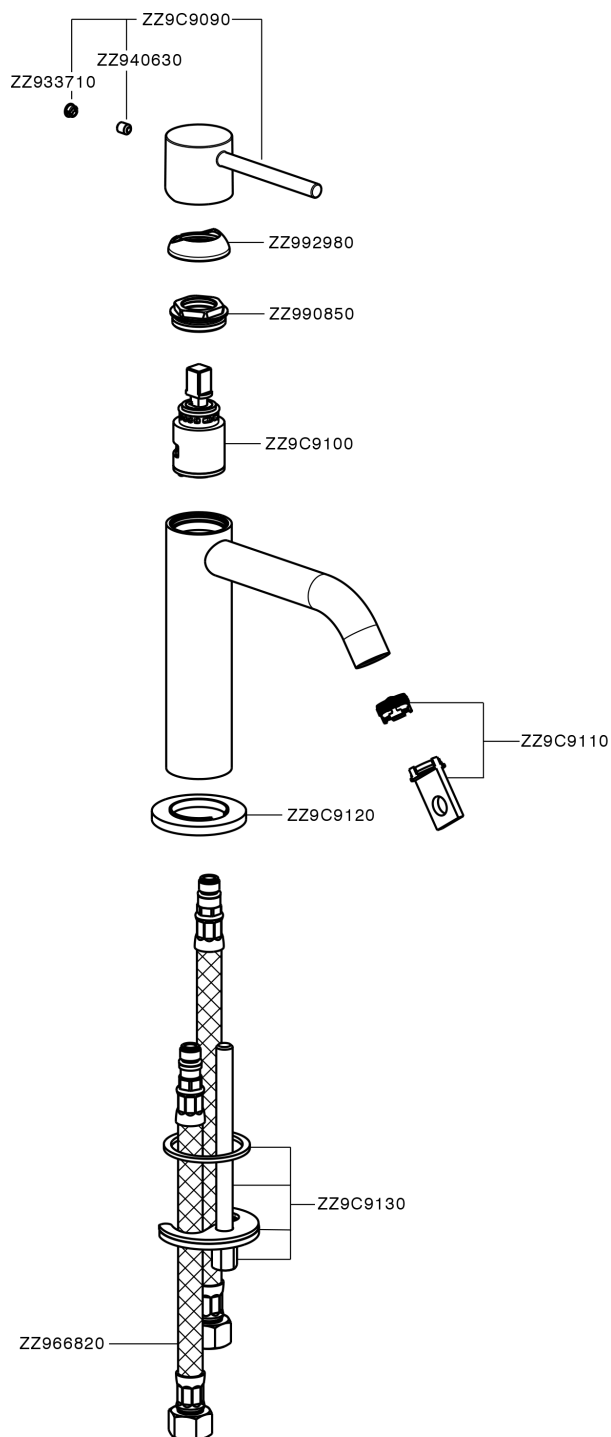

## Single lever 'large' washbasin mixer M32\_MT000504

MT000504

<https://en.huberitalia.com/single-lever-large-washbasin-mixer-m32-mt000504>

2024-12-22