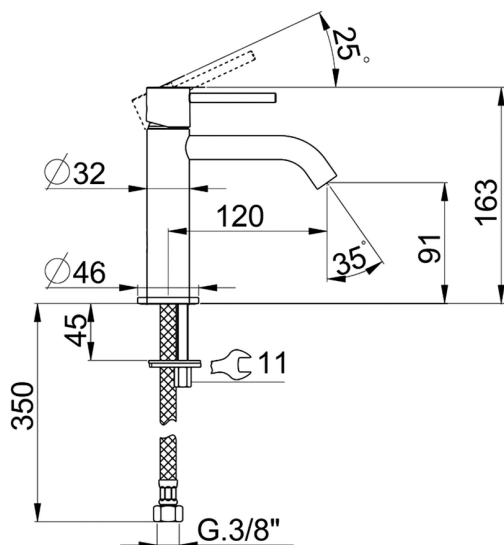

## Single lever 'large' washbasin mixer M32\_MT000504

MODEL **MT000504**

Single lever 'large' washbasin mixer, without waste, G.3/8" stainless steel flexible hoses

### CHARACTERISTICS

Cartridge Spare Parts **ZZ96550000**

**25 mm Cartridge**

## Single lever 'large' washbasin mixer M32\_MT000504

MT000504

<https://en.huberitalia.com/single-lever-large-washbasin-mixer-m32-mt000504>

2024-12-22