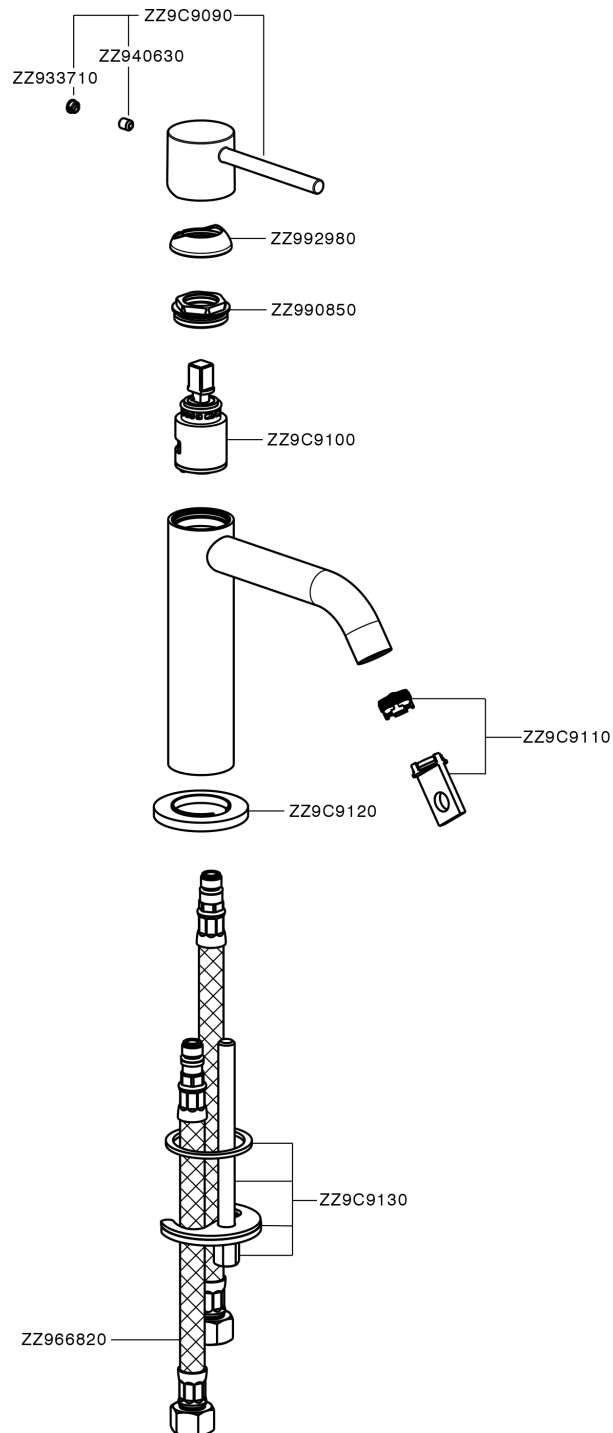

## Single lever 'large' washbasin mixer M32\_MT000504

MODEL **MT000504**

Single lever 'large' washbasin mixer, without waste, G.3/8" stainless steel flexible hoses

### AVAILABLE FINISHINGS

-  **21** 21 Chrome
-  **26** 26 Old Copper
-  **2F** 2F Brushed Nickel
-  **2W** 2W Brushed Gold
-  **40** 40 Matt Black
-  **4Q** 4Q Matt White

### CHARACTERISTICS

Cartridge Spare Parts **ZZ96550000**

**25 mm Cartridge**

## Single lever 'large' washbasin mixer M32\_MT000504

MT000504

<https://en.huberitalia.com/single-lever-large-washbasin-mixer-m32-mt000504>

2024-12-22