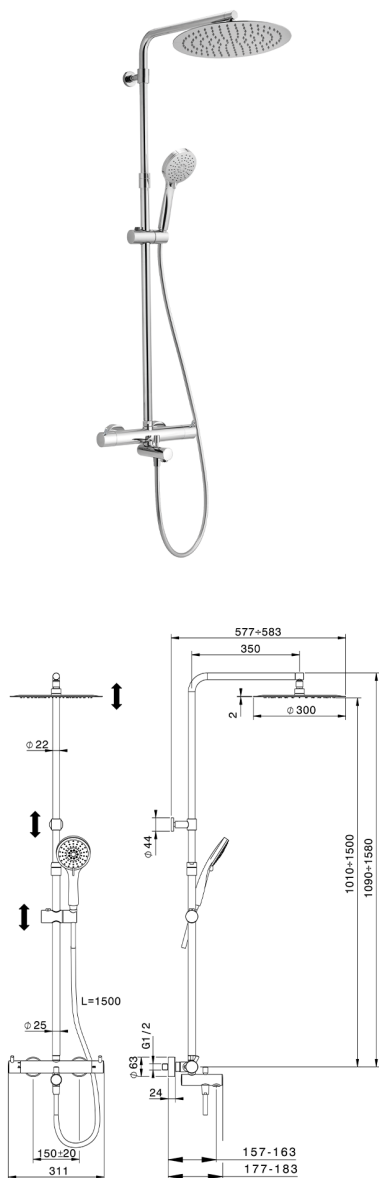

3-function Thermostatic shower set COLUMNS_KRC8502A

MODEL **KRC8502A**

2-function Thermostatic shower set, 2-outlet devia stop, adjustable riser column, sliding handshower holder, 100 mm ABS 3 sprays handshower, 300 mm round showerhead 2 mm thick INOX, 150 cm smooth SILVERFLEX Flexible Hose

AVAILABLE FINISHINGS

-  **21** 21 Chrome
-  **26** 26 Old Copper
-  **2F** 2F Brushed Nickel
-  **2W** 2W Brushed Gold
-  **40** 40 Matt Black
-  **4Q** 4Q Matt White

CHARACTERISTICS

Cartridge Spare Parts **22.04A.AR - ZZ97279004**

Argo 2 (long filter) Thermostatic Valve

DeviaStop

The Huber Devia Stop technology allows to adjust the water flow and to direct it to the selected output point (overhead soaker, hand shower, etc).

Thermostatic