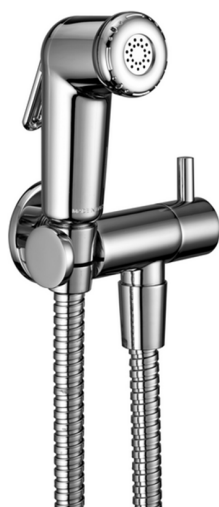

## Bidet handshower set HYGENIC SHOWERS\_BC007900

MODEL **BC007900**

Bidet handshower set, wall mounted bracket with 1/2" stop valve, Bidet handshower, Brass 120 cm flexible hose

AVAILABLE FINISHINGS

CHARACTERISTICS

**Bidet handshower**

2026-05-15