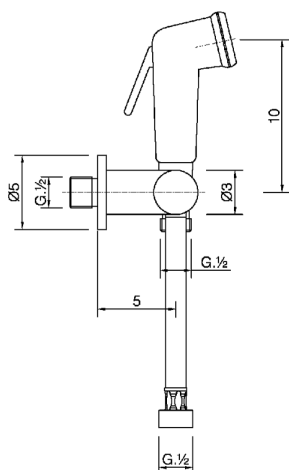

MODEL **BC007900**

Bidet handshower set, wall mounted bracket with 1/2" stop valve, Bidet handshower, Brass 120 cm flexible hose

AVAILABLE FINISHINGS

CHARACTERISTICS

Bidet handshower