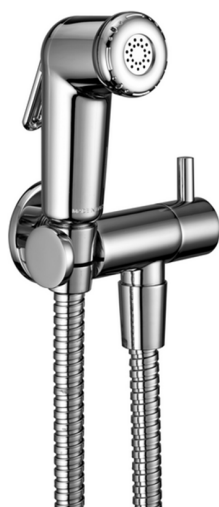

## Bidet handshower set HYGENIC SHOWERS\_BC007900

MODEL **BC007900**

Bidet handshower set, wall mounted bracket with 1/2" stop valve, Bidet handshower, Brass 120 cm flexible hose

AVAILABLE FINISHINGS

CHARACTERISTICS

**Bidet handshower**

2026-04-06