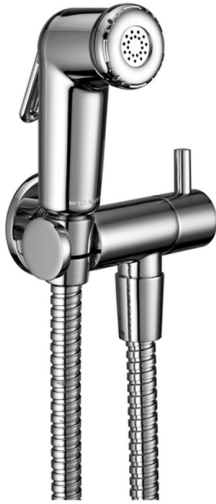

## Bidet handshower set HYGENIC SHOWERS\_BC007900

MODEL **BC007900**

Bidet handshower set, wall mounted bracket with 1/2" stopvalve, Bidet handshower, Brass 120 cm flexible hose

AVAILABLE FINISHINGS

**21** 21 Chrome

CHARACTERISTICS

**Bidet handshower**

2026-06-05