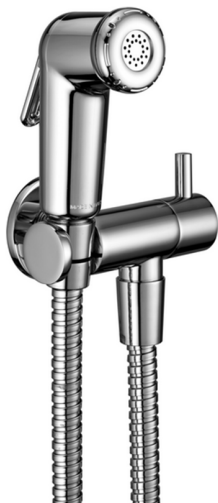

Bidet handshower set HYGENIC SHOWERS_BC007900

MODEL **BC007900**

Bidet handshower set, wall mounted bracket with 1/2" stop valve, Bidet handshower, Brass 120 cm flexible hose

AVAILABLE FINISHINGS

CHARACTERISTICS

Bidet handshower

2026-06-26