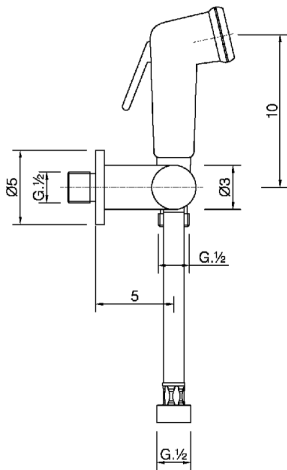

MODEL **BC007900**

Bidet handshower set, wall mounted bracket with 1/2" stopvalve, Bidet handshower, Brass 120 cm flexible hose

AVAILABLE FINISHINGS

21 21 Chrome

CHARACTERISTICS

Bidet handshower