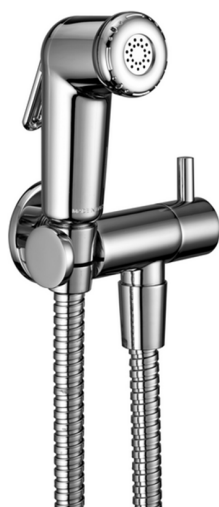

Bidet handshower set HYGENIC SHOWERS_BC007900

MODEL **BC007900**

Bidet handshower set, wall mounted bracket with 1/2" stop valve, Bidet handshower, Brass 120 cm flexible hose

AVAILABLE FINISHINGS

CHARACTERISTICS

Bidet handshower

2026-06-26