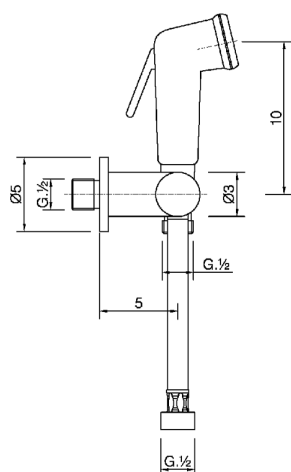

MODEL **BC007900**

Bidet handshower set, wall mounted bracket with 1/2" stop valve, Bidet handshower, Brass 120 cm flexible hose

AVAILABLE FINISHINGS

CHARACTERISTICS

Bidet handshower