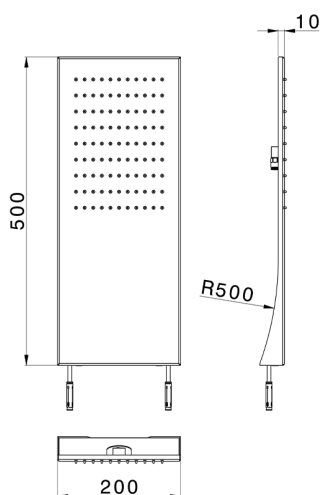

Wall-mounted showerhead ZEN_ZS122080

MODEL **ZS122080**

Wall-mounted showerhead, rain function, Stainless Steel AISI 304

AVAILABLE FINISHINGS

- **40** 40 Matt Black
- **4Q** 4Q Matt White
- **D1** D1 Brushed Inox
- **D2** D2 Polished Inox

CHARACTERISTICS

2025-04-18