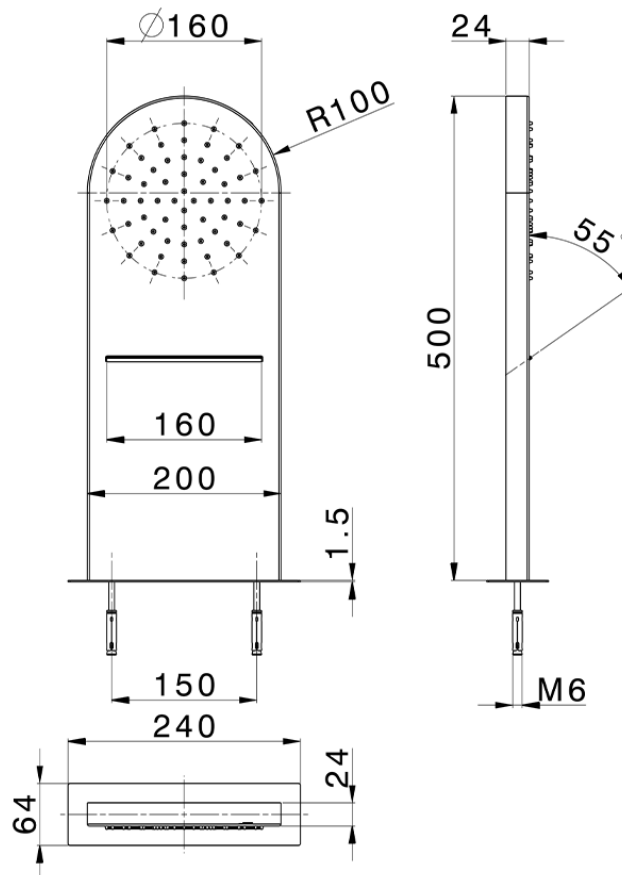

Wall-mounted rectangular round showerhead ZEN\_ZS122030

ZS122030

<https://en.huberitalia.com/wall-mounted-rectangular-round-showerhead-zen-zs122030>

2024-11-15