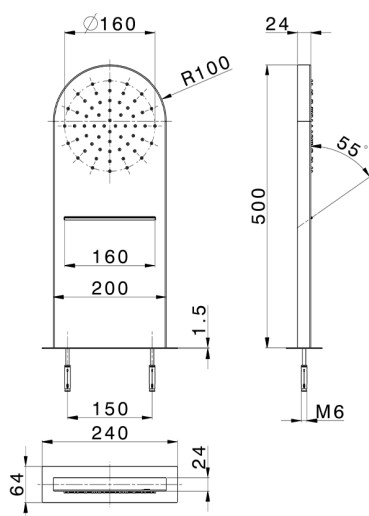

Wall-mounted rectangular round showerhead ZEN_ZS122030

MODEL **ZS122030**

Wall-mounted rectangular round showerhead, rain, waterfall functions, Stainless Steel AISI 304

AVAILABLE FINISHINGS

- **40** 40 Matt Black
- **4Q** 4Q Matt White
- **D1** D1 Brushed Inox
- **D2** D2 Polished Inox

CHARACTERISTICS

2024-11-15