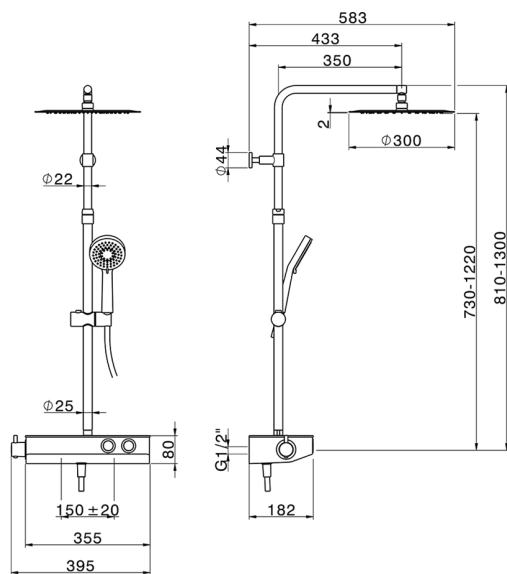

## 2-function Thermostatic shower set COLUMNS\_TLC84010

MODEL **TLC84010**

2-function Thermostatic shower set, 2-way push-button diverter, adjustable riser column, sliding handshower holder, 100 mm ABS Lodge 3 spray handshower, 300 mm round showerhead 2 mm thick INOX, 150 cm smooth SILVERFLEX Flexible Hose

AVAILABLE FINISHINGS

**21** 21 Chrome

CHARACTERISTICS

Cartridge Spare Parts **22.04A.AR - ZZ97279004**

**Argo 2 (long filter) Thermostatic Valve**

### DeviaStop

The Huber Devia Stop technology allows to adjust the water flow and to direct it to the selected output point (overhead soaker, hand shower, etc).