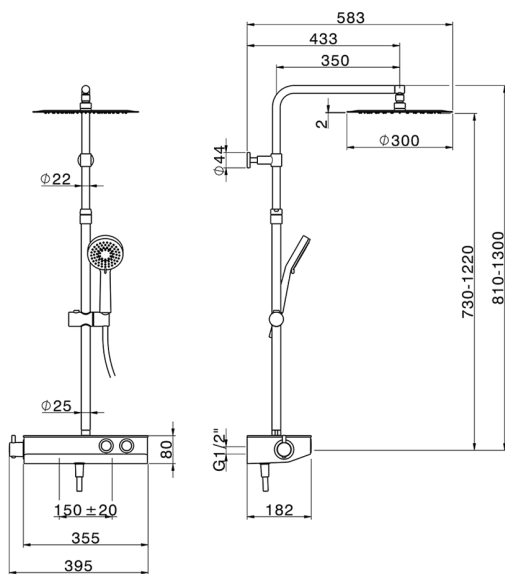

2-function Thermostatic shower set COLUMNS_TLC84010

MODEL **TLC84010**

2-function Thermostatic shower set, 2-way push-button diverter, adjustable riser column, sliding handshower holder, 100 mm ABS Lodge 3 spray handshower, 300 mm round showerhead 2 mm thick INOX, 150 cm smooth SILVERFLEX Flexible Hose

AVAILABLE FINISHINGS

CHARACTERISTICS

Cartridge Spare Parts **22.04A.AR - ZZ97279004**

Argo 2 (long filter) Thermostatic Valve

DeviaStop

The Huber Devia Stop technology allows to adjust the water flow and to direct it to the selected output point (overhead soaker, hand shower, etc).