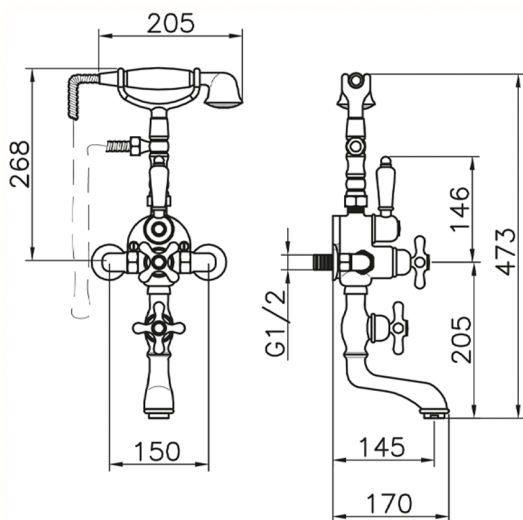

Thermostatic bath mixer CROISETTE_198.CS01H.

MODEL **198.CS01H.**

Thermostatic bath mixer, handshower bracket, D.53 mm Brass Classic One Spray handshower, 150 cm Brass flexible hose

AVAILABLE FINISHINGS

-  **AG** AG Antique Gold
-  **BA** BA Old Bronze
-  **CR** CR Chrome
-  **2W** 2W Brushed Gold

CHARACTERISTICS

Cartridge Spare Parts **24.04A.PP**

8x20 Plus P Thermostatic Valve

Thermostatic

The Huber thermostatic is your personal water manager, helping you to handle, control and save water and energy.