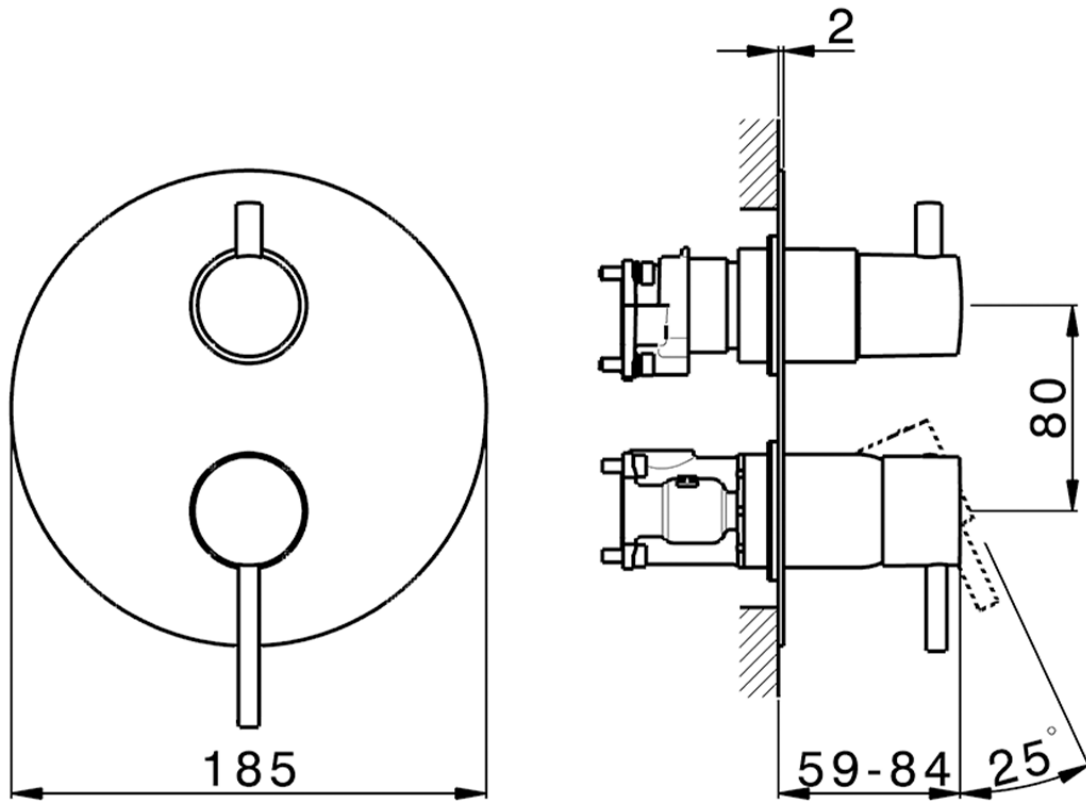

Exposed part for Single Lever One Box Valve M32_MT0BM030

MT0BM030

<https://en.huberitalia.com/exposed-part-for-single-lever-one-box-valve-m32-mt0bm030>

ZB00B031

<https://en.huberitalia.com/one-box-universal-concealed-part-one-box-zb00b031>