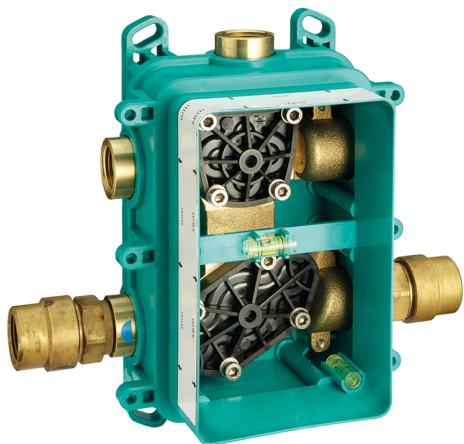

Exposed part for Single Lever One Box Valve M32_MT0BM030

MODEL **MT0BM030**

Exposed part for Single Lever One Box Valve, with 2-3 outlet diverter, Minimum depth of installation: 67 mm, without concealed part, for items ZB00B030-ZB00B031

AVAILABLE FINISHINGS

-  **21** 21 Chrome
-  **26** 26 Old Copper
-  **2F** 2F Brushed Nickel
-  **2W** 2W Brushed Gold
-  **40** 40 Matt Black
-  **4Q** 4Q Matt White

CHARACTERISTICS

Cartridge Spare Parts **ZZ97179000**
 Installation **Concealed**
 Required concealed parts **ZB00B031**
ZB00B030

One Box Universal Concealed Part ONE BOX_ZB00B031

MODEL **ZB00B031**

One Box Universal Concealed Part, for 1 or 2 or 3 outlet thermostatic or single lever, without trim kit, with noise reducers, with sealing gasket

One Box Universal Concealed Part ONE BOX_ZB00B030

MODEL **ZB00B030**

One Box Universal Concealed Part, for 1 or 2 or 3 outlet thermostatic or single lever, without trim kit, without noise reducers, with sealing gasket