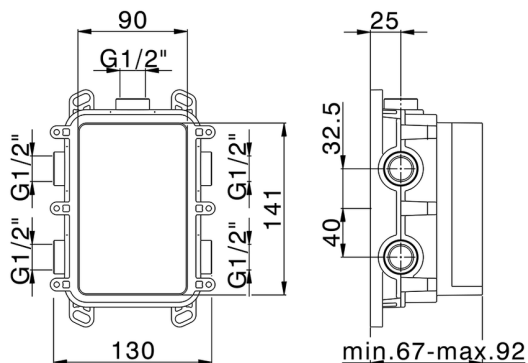

One Box Universal Concealed Part ONE BOX_ZB00B030

MODEL **ZB00B030**

One Box Universal Concealed Part, for 1 or 2 or 3 outlet thermostatic or single lever, without trim kit, without noise reducers, with sealing gasket

AVAILABLE FINISHINGS

04 04 Without finishing

CHARACTERISTICS

Concealed **1**
Installation **Concealed**

Thermostatic

The Huber thermostatic is your personal water manager, helping you to handle, control and save water and energy.

2024-12-19