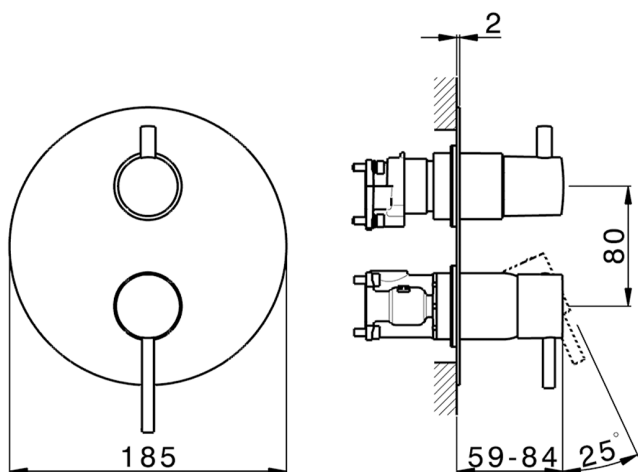

Exposed part for Single Lever One Box Valve M32_MT0BM030

MODEL **MT0BM030**

Exposed part for Single Lever One Box Valve, with 2-3 outlet diverter, Minimum depth of installation: 67 mm, without concealed part, for items ZB00B030-ZB00B031

AVAILABLE FINISHINGS

-  **21** 21 Chrome
-  **26** 26 Old Copper
-  **2F** 2F Brushed Nickel
-  **2W** 2W Brushed Gold
-  **40** 40 Matt Black
-  **4Q** 4Q Matt White

CHARACTERISTICS

Cartridge Spare Parts **ZZ97179000**
 Installation **Concealed**
 Required concealed parts **ZB00B031**
ZB00B030