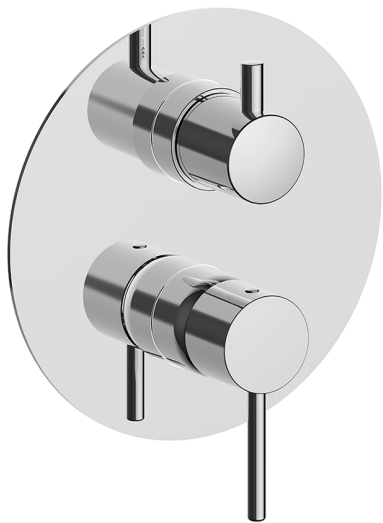

Exposed part for Single Lever One Box Valve M32_MT0BM030

MODEL **MT0BM030**

Exposed part for Single Lever One Box Valve, with 2-3 outlet diverter, Minimum depth of installation: 67 mm, without concealed part, for items ZB00B030-ZB00B031

AVAILABLE FINISHINGS

-  **21** 21 Chrome
-  **26** 26 Old Copper
-  **2F** 2F Brushed Nickel
-  **2W** 2W Brushed Gold
-  **40** 40 Matt Black
-  **4Q** 4Q Matt White

CHARACTERISTICS

Cartridge Spare Parts **ZZ97179000**
 Installation **Concealed**
 Required concealed parts **ZB00B031**
ZB00B030

One Box Universal Concealed Part ONE BOX_ZB00B031

MODEL **ZB00B031**

One Box Universal Concealed Part, for 1 or 2 or 3 outlet thermostatic or single lever, without trim kit, with noise reducers, with sealing gasket

One Box Universal Concealed Part ONE BOX_ZB00B030

MODEL **ZB00B030**

One Box Universal Concealed Part, for 1 or 2 or 3 outlet thermostatic or single lever, without trim kit, without noise reducers, with sealing gasket