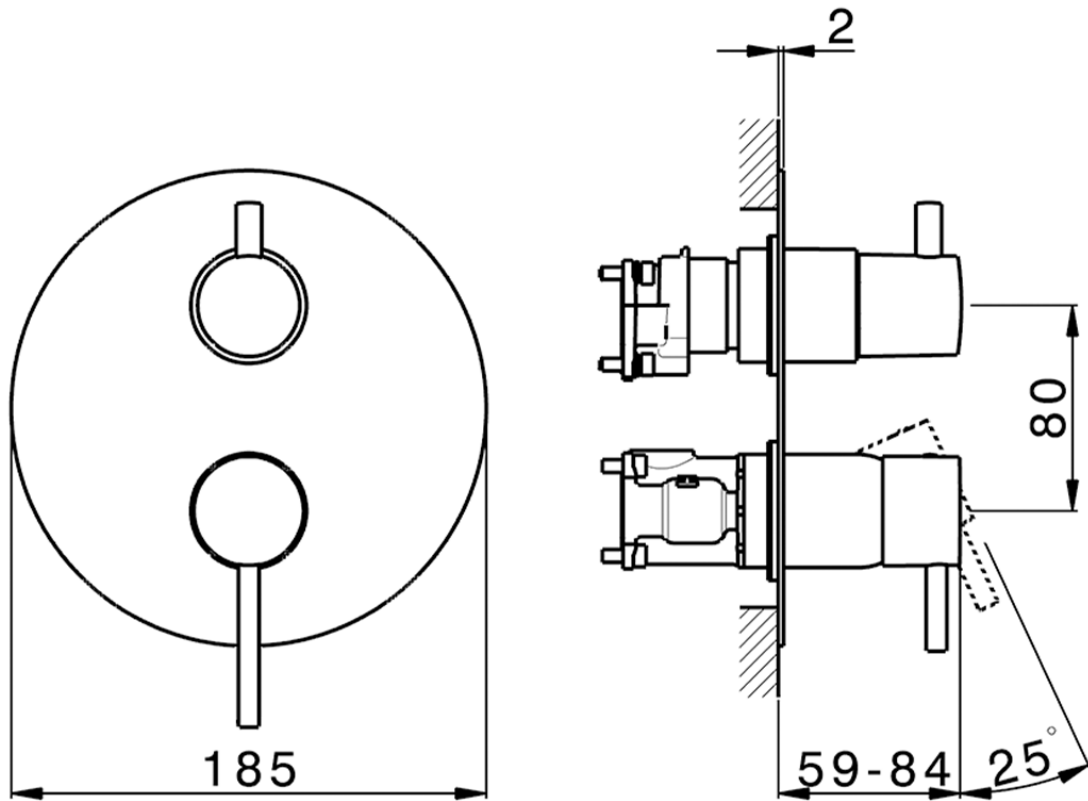

## Exposed part for Single Lever One Box Valve M32\_MT0BM030

MT0BM030

<https://en.huberitalia.com/exposed-part-for-single-lever-one-box-valve-m32-mt0bm030>

ZB00B031

<https://en.huberitalia.com/one-box-universal-concealed-part-one-box-zb00b031>