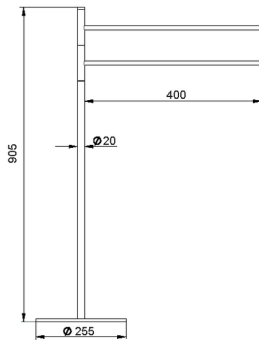

Standing set BATHROOM ACCESSORIES_SI090910

MODEL **SI090910**

Standing set, 2 towel holders

AVAILABLE FINISHINGS

-  **21** 21 Chrome
-  **2B** 2B Polished Nickel
-  **2F** 2F Brushed Nickel
-  **2P** 2P Rose Gold
-  **2Q** 2Q Black Titanium
-  **40** 40 Matt Black
-  **4Q** 4Q Matt White