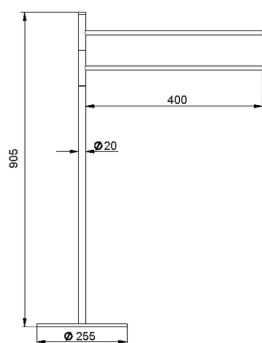

## Standing set BATHROOM ACCESSORIES\_SI090910

MODEL **SI090910**

Standing set, 2 towel holders

AVAILABLE FINISHINGS

-  **21** 21 Chrome
-  **2B** 2B Polished Nickel
-  **2F** 2F Brushed Nickel
-  **2P** 2P Rose Gold
-  **2Q** 2Q Black Titanium
-  **40** 40 Matt Black
-  **4Q** 4Q Matt White