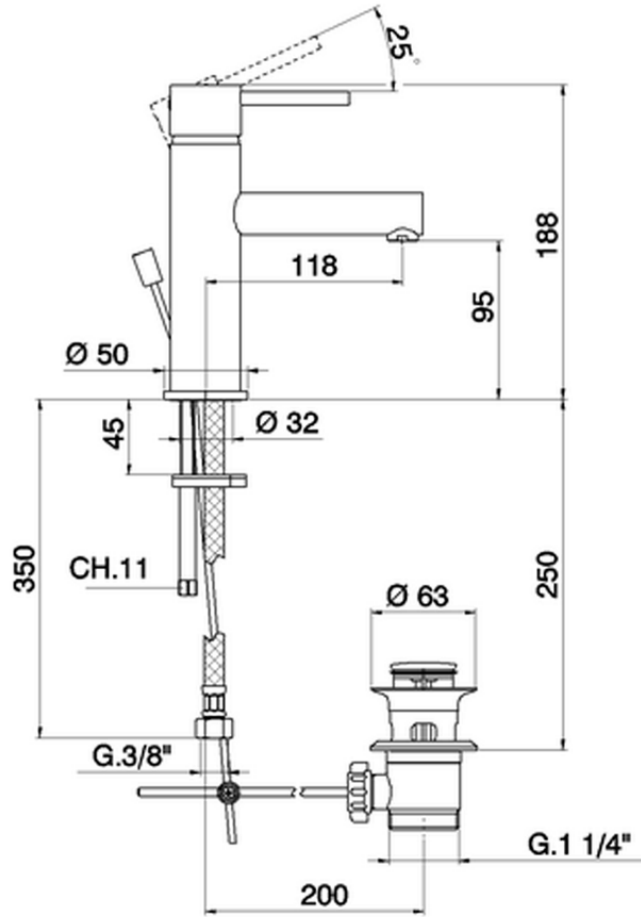

Single lever 'large' washbasin mixer TRATTO EVO_TV000490

TV000490

<https://en.huberitalia.com/single-lever-large-washbasin-mixer-tratto-evo-tv000490>

2024-11-15