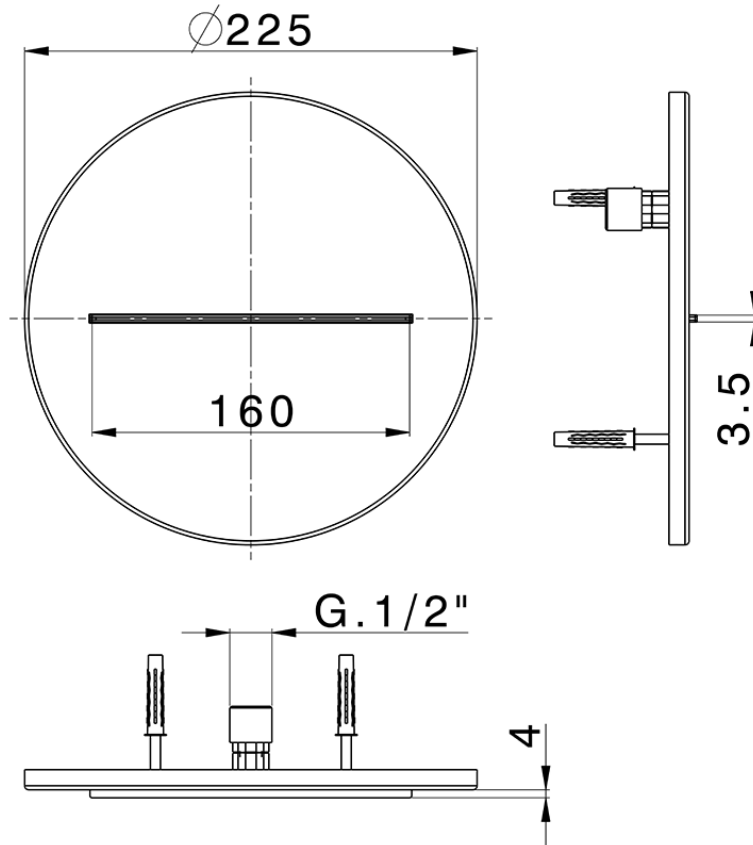

Ø 225 mm wall-mounted waterfall spout ZEN\_ZS129130

ZS129130

<https://en.huberitalia.com/o-225-mm-wall-mounted-waterfall-spout-zen-zs129130>

2024-12-19