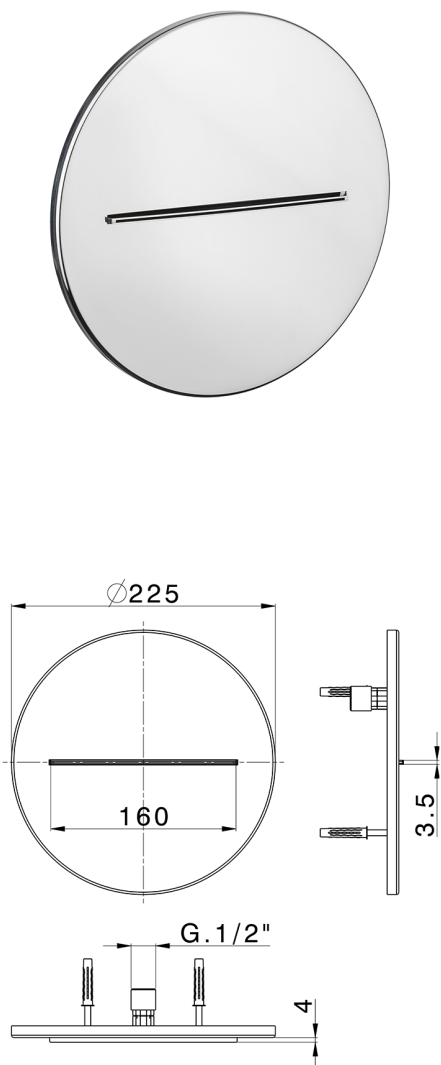

Ø 225 mm wall-mounted waterfall spout ZEN_ZS129130

MODEL **ZS129130**

Ø 225 mm wall-mounted waterfall spout, Stainless Steel AISI 304

AVAILABLE FINISHINGS

- **40** 40 Matt Black
- **4Q** 4Q Matt White
- **5G** 5G Rose Gold
- **D1** D1 Brushed Inox
- **D2** D2 Polished Inox

CHARACTERISTICS

2024-12-18