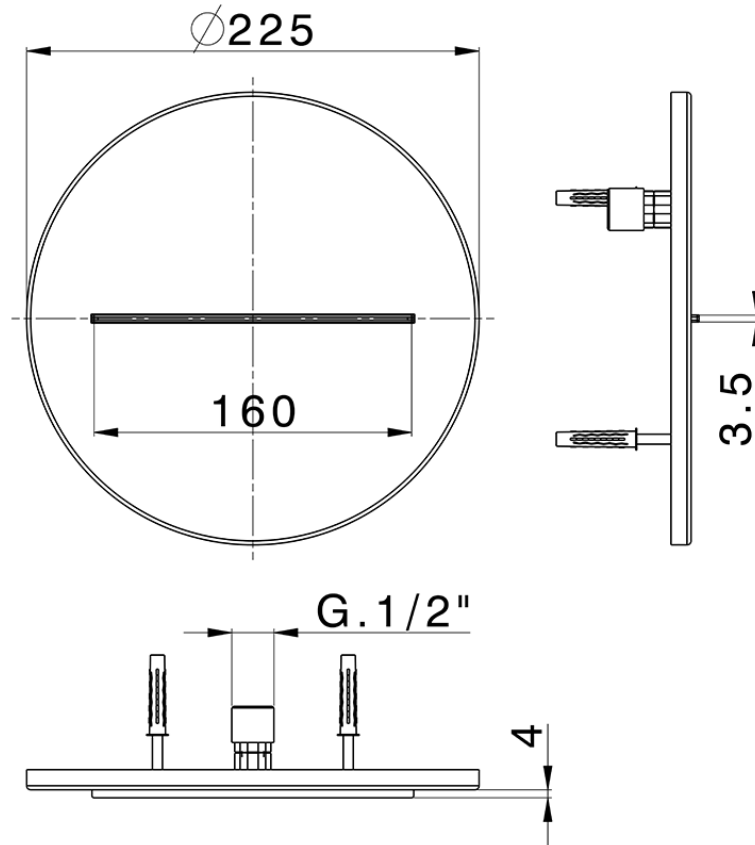

Ø 225 mm wall-mounted waterfall spout ZEN_ZS129130

ZS129130

<https://en.huberitalia.com/o-225-mm-wall-mounted-waterfall-spout-zen-zs129130>

2024-12-19