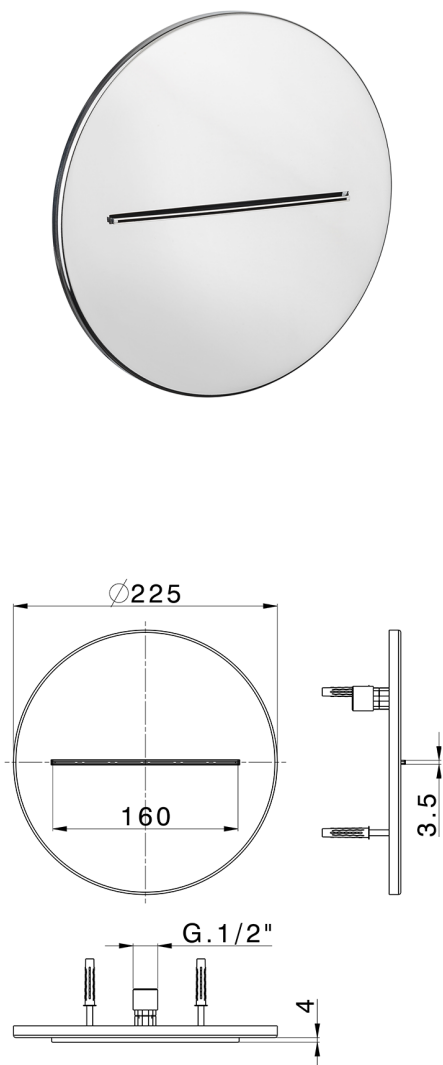

Ø 225 mm wall-mounted waterfall spout ZEN_ZS129130

MODEL **ZS129130**

Ø 225 mm wall-mounted waterfall spout, Stainless Steel AISI 304

AVAILABLE FINISHINGS

- **40** 40 Matt Black
- **4Q** 4Q Matt White
- **5G** 5G Rose Gold
- **D1** D1 Brushed Inox
- **D2** D2 Polished Inox

CHARACTERISTICS

2024-12-19