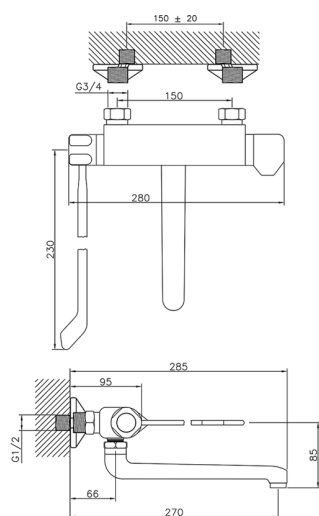

## Thermostatic wall mounted sink mixer THERMO\_CLT70020

MODEL **CLT70020**

Thermostatic wall mounted sink mixer,swivel spout,with long lever

AVAILABLE FINISHINGS

CHARACTERISTICS

Cartridge Spare Parts **24.04A.PP**

**8x20 Plus P Thermostatic Valve**