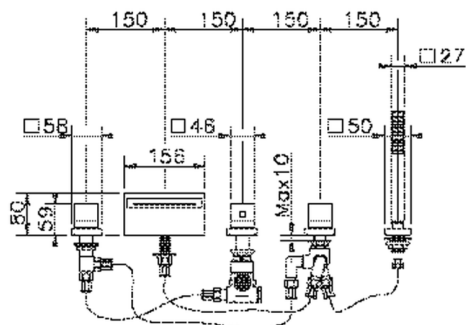

Thermostatic deck-mounted 5-hole mixer NUOVA EGO_NET77010

MODEL **NET77010**

Thermostatic deck-mounted 5-hole mixer, 2-outlet devias top, ABS 27x27mm one spray minimalist square handshower, 150 cm. Pull-out flexible hose

AVAILABLE FINISHINGS

-  **21** 21 Chrome
-  **2F** 2F Brushed Nickel
-  **40** 40 Matt Black
-  **4Q** 4Q Matt White

CHARACTERISTICS

Cartridge Spare Parts **24.04A.PP**

8x20 Plus P Thermostatic Valve

Thermostatic