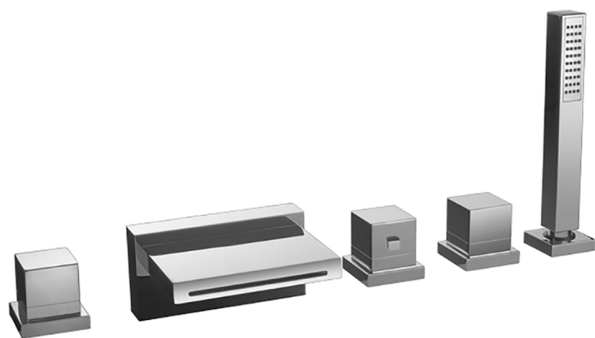

Thermostatic deck-mounted 5-hole mixer NUOVA EGO_NET77010

MODEL **NET77010**

Thermostatic deck-mounted 5-hole mixer, 2-outlet devias top, ABS 27x27mm one spray minimalist square handshower, 150 cm. Pull-out flexible hose

AVAILABLE FINISHINGS

-  **21** 21 Chrome
-  **2F** 2F Brushed Nickel
-  **40** 40 Matt Black
-  **4Q** 4Q Matt White

CHARACTERISTICS

Cartridge Spare Parts **24.04A.PP**

8x20 Plus P Thermostatic Valve

Thermostatic

The Huber thermostatic is your personal water manager, helping you to handle, control and save water and energy.

2024-11-23