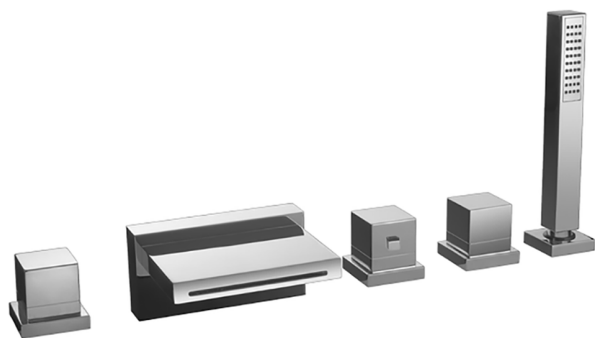

Thermostatic deck-mounted 5-hole mixer NUOVA EGO_NET77010

MODEL **NET77010**

Thermostatic deck-mounted 5-hole mixer, 2-outlet devias top, ABS 27x27mm one spray minimalist square handshower, 150 cm. Pull-out flexible hose

AVAILABLE FINISHINGS

-  **21** 21 Chrome
-  **2F** 2F Brushed Nickel
-  **40** 40 Matt Black
-  **4Q** 4Q Matt White

CHARACTERISTICS

Cartridge Spare Parts **24.04A.PP**

8x20 Plus P Thermostatic Valve

Thermostatic

The Huber thermostatic is your personal water manager, helping you to handle, control and save water and energy.

2024-11-21