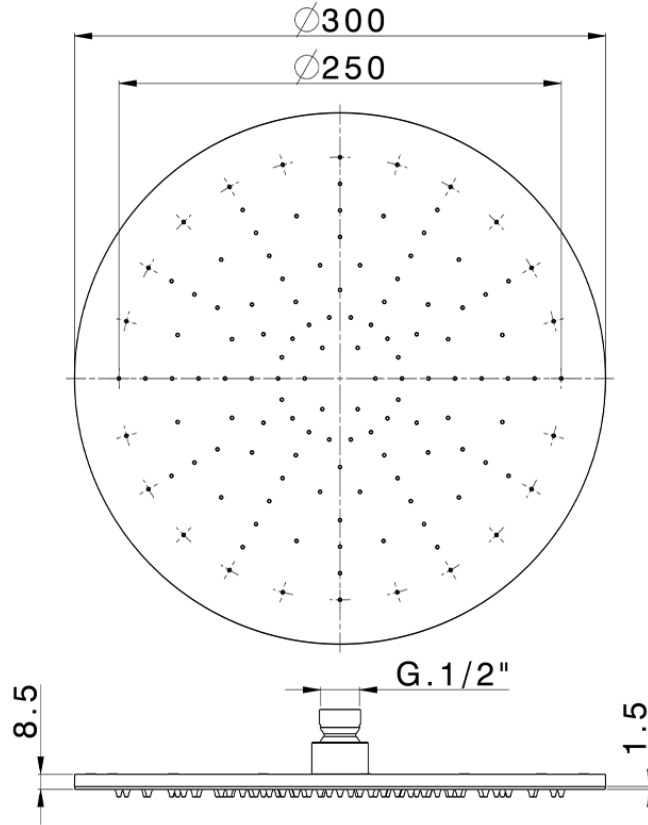

Ø 300 mm inspectable arm showerheads SHOWER_SS020020

SS020020

<https://en.huberitalia.com/o-300-mm-inspectable-arm-showerheads-shower-ss020020>

2024-12-23