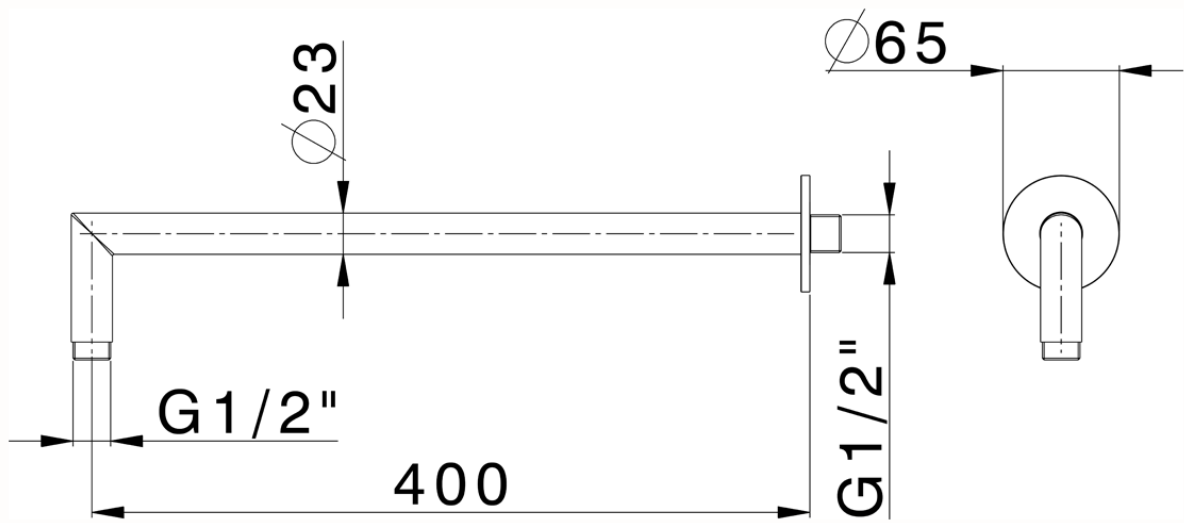

Shower arm SHOWER_SS013531

SS013531

<https://en.huberitalia.com/shower-arm-shower-ss013531>

2026-04-30