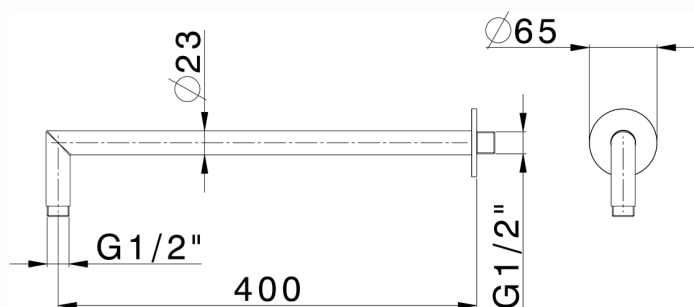

Shower arm SHOWER_SS013531

MODEL **SS013531**

Shower arm, 400 mm length, Inox AISI 316L

AVAILABLE FINISHINGS

CHARACTERISTICS

2026-04-09