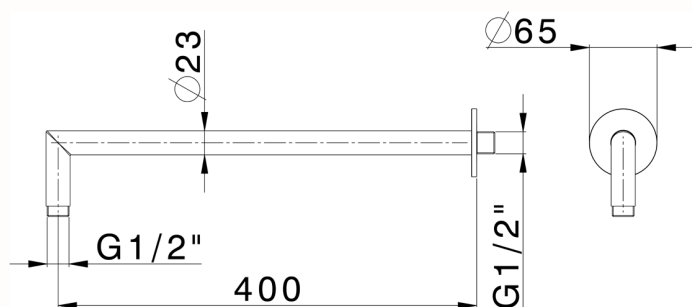

Shower arm SHOWER_SS013531

MODEL **SS013531**

Shower arm, 400 mm length, Inox AISI 316L

AVAILABLE FINISHINGS

 **D1** D1 Brushed Inox

CHARACTERISTICS

2026-06-09