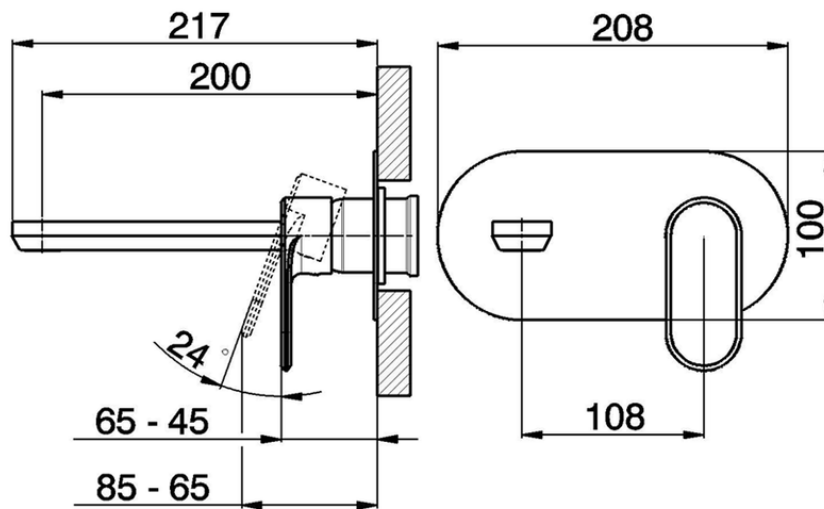

Exposed part for single lever washbasin valve LEVITY_LY005510

LY005510

<https://en.huberitalia.com/exposed-part-for-single-lever-washbasin-valve-levity-ly005510>

Piastra/Plate/Plaque/Platte/Placa

2-3mm: XX 56-76

10mm: XX 48-68