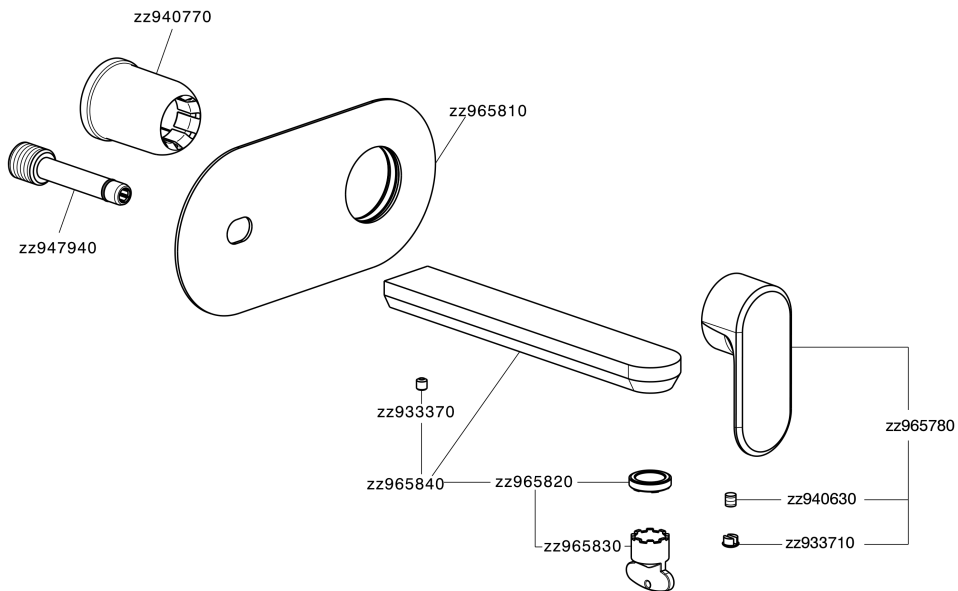

Exposed part for single lever washbasin valve LEVITY_LY005510

LY005510

<https://en.huberitalia.com/exposed-part-for-single-lever-washbasin-valve-levity-ly005510>

Concealed single lever washbasin mixer Easy-Box CONCEALED_ZB002450

ZB002450

<https://en.huberitalia.com/concealed-single-lever-washbasin-mixer-easy-box-concealed-zb002450>

2024-12-22