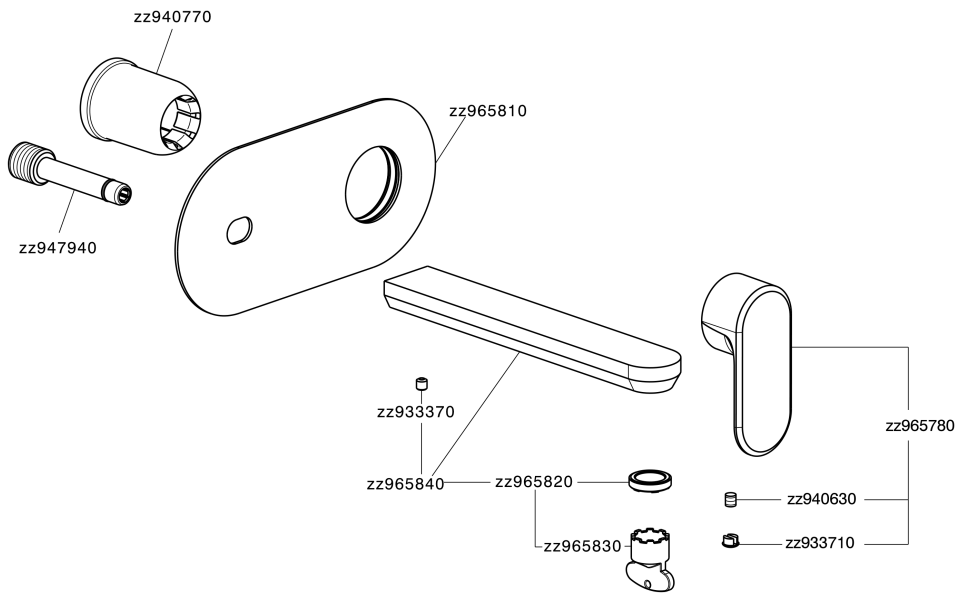

Exposed part for single lever washbasin valve LEVITY_LY005510

LY005510

<https://en.huberitalia.com/exposed-part-for-single-lever-washbasin-valve-levity-ly005510>

Concealed single lever washbasin mixer Easy-Box CONCEALED_ZB002450

ZB002450

<https://en.huberitalia.com/concealed-single-lever-washbasin-mixer-easy-box-concealed-zb002450>

2024-12-22