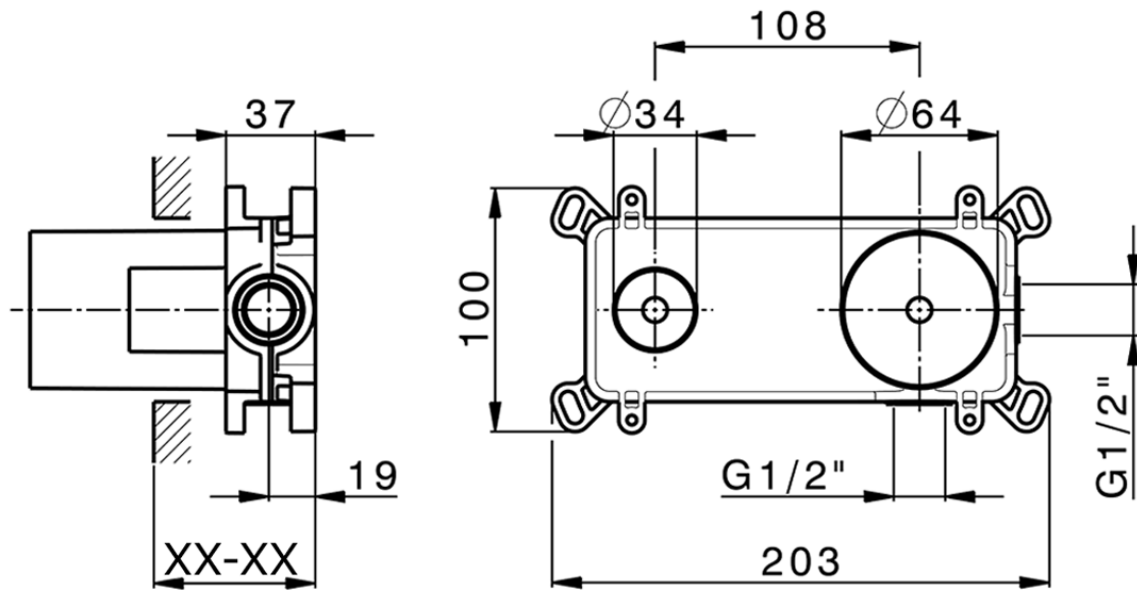

## Exposed part for single lever washbasin valve LEVITY\_LY005510

LY005510

<https://en.huberitalia.com/exposed-part-for-single-lever-washbasin-valve-levity-ly005510>

Piastra/Plate/Plaque/Platte/Placa

2-3mm: XX 56-76

10mm: XX 48-68