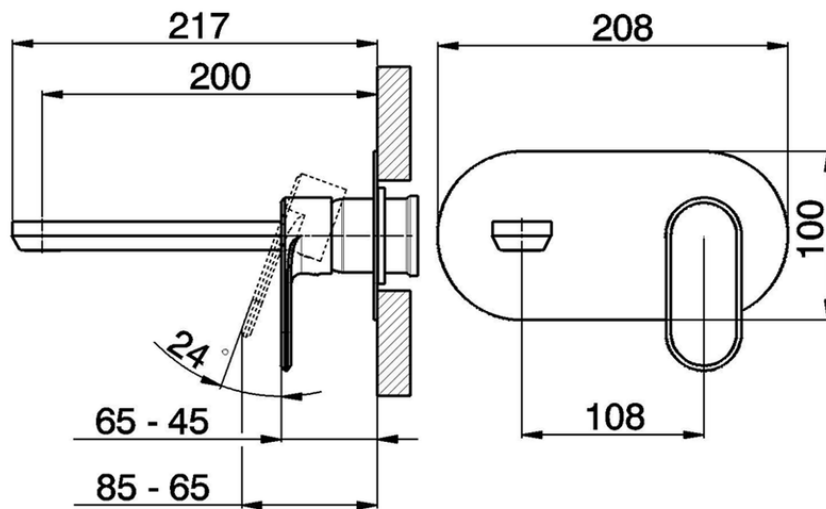

## Exposed part for single lever washbasin valve LEVITY\_LY005510

LY005510

<https://en.huberitalia.com/exposed-part-for-single-lever-washbasin-valve-levity-ly005510>

Piastra/Plate/Plaque/Platte/Placa

2-3mm: XX 56-76

10mm: XX 48-68