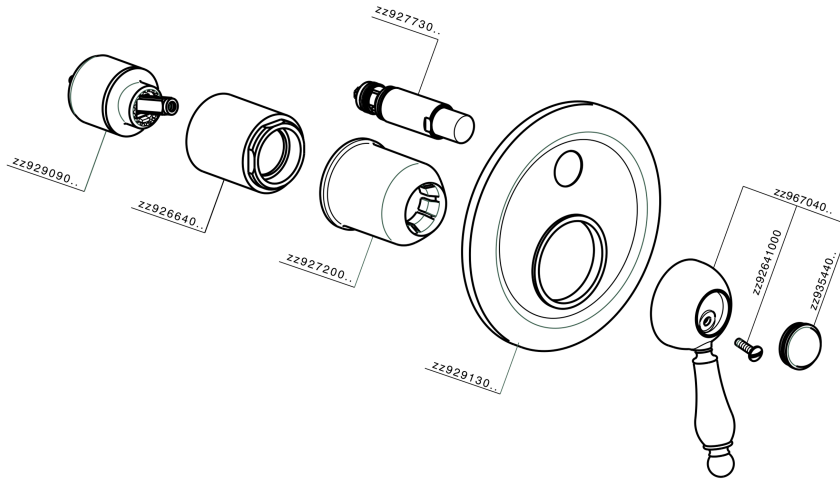

Exposed part for concealed S.L.bath-shower valve CROISSETTE_CM002100

CM002100

<https://en.huberitalia.com/exposed-part-for-concealed-s-l-bath-shower-valve-croisette-cm002100>

Concealed single lever bath-shower valve CONCEALED_ZB002210

ZB002210

<https://en.huberitalia.com/concealed-single-lever-bath-shower-valve-concealed-zb002210>

2024-12-18