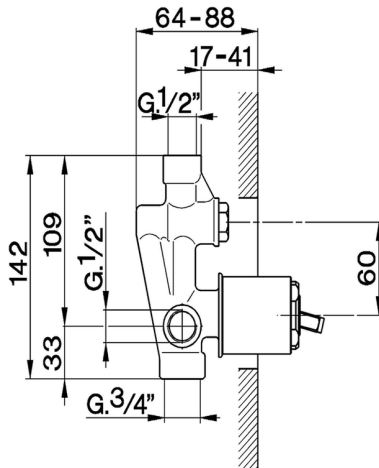

Exposed part for concealed S.L.bath-shower valve CROISSETTE_CM002100

MODEL **CM002100**

Exposed part for concealed S.L.bath-shower valve, 2-outlet automatic diverter, without concealed part, for item ZB002210

AVAILABLE FINISHINGS

-  **21** 21 Chrome
-  **27** 27 Old Bronze
-  **2G** 2G Antique Gold
-  **2W** 2W Brushed Gold

CHARACTERISTICS

Installation **Concealed**
 Required concealed parts **ZB002210**

Exposed part for concealed S.L.bath-shower valve CROISSETTE_CM002100

CM002100

<https://en.huberitalia.com/exposed-part-for-concealed-s-l-bath-shower-valve-croisette-cm002100>

Concealed single lever bath-shower valve CONCEALED_ZB002210

MODEL **ZB002210**

Concealed single lever bath-shower valve, 1/2" and 3/4" 2-outlet diverter, without trim kit

AVAILABLE FINISHINGS

04 04 Without finishing

CHARACTERISTICS

Installation	Concealed
Cartridge Spare Parts	ZZ92909000
43 mm Cartridge	
Concealed	1

2024-12-18