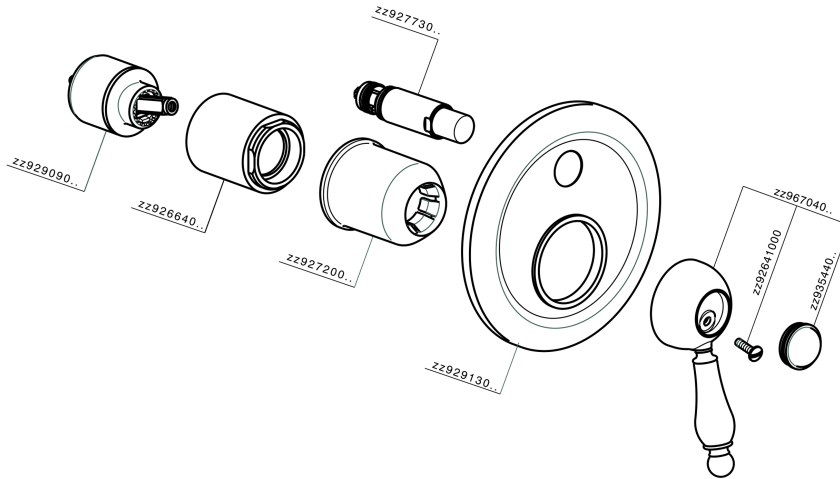

Exposed part for concealed S.L.bath-shower valve CROISSETTE_CM002100

MODEL **CM002100**

Exposed part for concealed S.L.bath-shower valve, 2-outlet automatic diverter, without concealed part, for item ZB002210

AVAILABLE FINISHINGS

-  **21** 21 Chrome
-  **27** 27 Old Bronze
-  **2G** 2G Antique Gold
-  **2W** 2W Brushed Gold

CHARACTERISTICS

Installation **Concealed**
 Required concealed parts **ZB002210**

Exposed part for concealed S.L.bath-shower valve CROISSETTE_CM002100

CM002100

<https://en.huberitalia.com/exposed-part-for-concealed-s-l-bath-shower-valve-croisette-cm002100>

Concealed single lever bath-shower valve CONCEALED_ZB002210

MODEL **ZB002210**

Concealed single lever bath-shower valve, 1/2" and 3/4" 2-outlet diverter, without trim kit

AVAILABLE FINISHINGS

04 04 Without finishing

CHARACTERISTICS

Installation	Concealed
Cartridge Spare Parts	ZZ92909000
43 mm Cartridge	
Concealed	1

2024-12-18