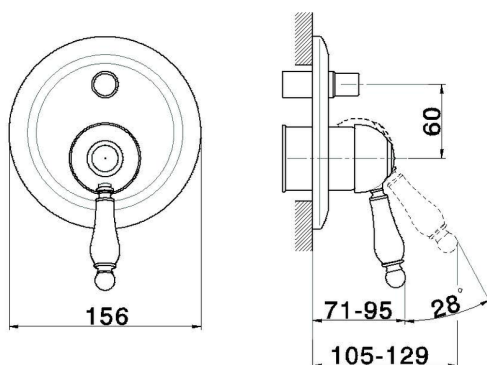

Exposed part for concealed S.L.bath-shower valve CROISSETTE_CM002100

MODEL **CM002100**

Exposed part for concealed S.L.bath-shower valve, 2-outlet automatic diverter, without concealed part, for item ZB002210

AVAILABLE FINISHINGS

-  **21** 21 Chrome
-  **27** 27 Old Bronze
-  **2G** 2G Antique Gold
-  **2W** 2W Brushed Gold

CHARACTERISTICS

Installation **Concealed**
 Required concealed parts **ZB002210**

Exposed part for concealed S.L.bath-shower valve CROISSETTE_CM002100

CM002100

<https://en.huberitalia.com/exposed-part-for-concealed-s-l-bath-shower-valve-croisette-cm002100>

Concealed single lever bath-shower valve CONCEALED_ZB002210

MODEL **ZB002210**

Concealed single lever bath-shower valve, 1/2" and 3/4" 2-outlet diverter, without trim kit

AVAILABLE FINISHINGS

04 04 Without finishing

CHARACTERISTICS

Installation	Concealed
Cartridge Spare Parts	ZZ92909000
43 mm Cartridge	
Concealed	1

2024-12-18