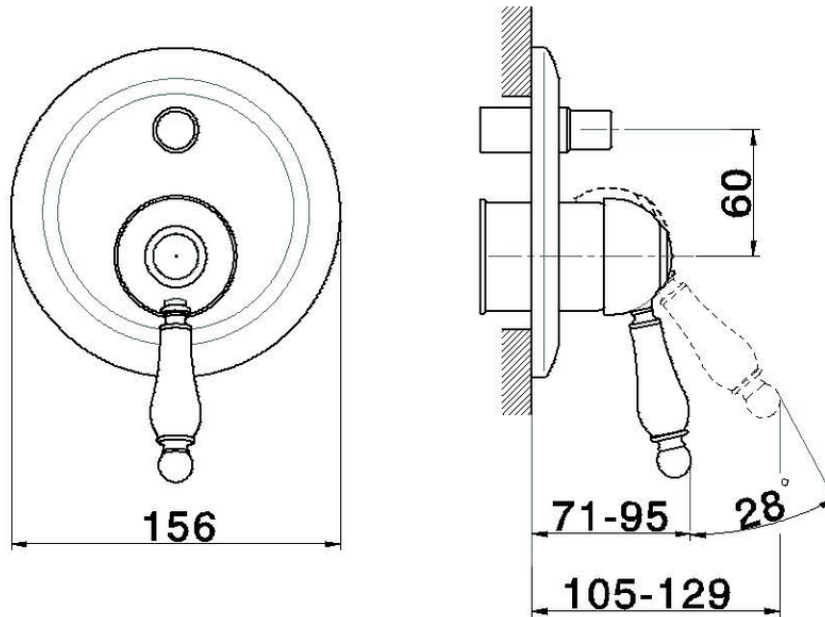

## Exposed part for concealed S.L.bath-shower valve CROISSETTE\_CM002100

CM002100

<https://en.huberitalia.com/exposed-part-for-concealed-s-l-bath-shower-valve-croisette-cm002100>

ZB002210

<https://en.huberitalia.com/concealed-single-lever-bath-shower-valve-concealed-zb002210>