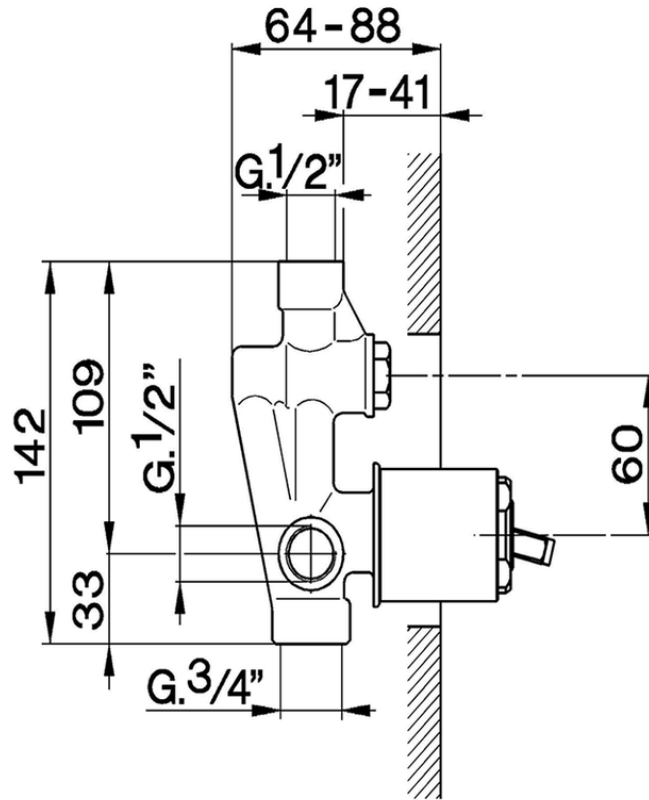

## Exposed part for concealed S.L.bath-shower valve CROISSETTE\_CM002100

CM002100

<https://en.huberitalia.com/exposed-part-for-concealed-s-l-bath-shower-valve-croisette-cm002100>

ZB002210

<https://en.huberitalia.com/concealed-single-lever-bath-shower-valve-concealed-zb002210>