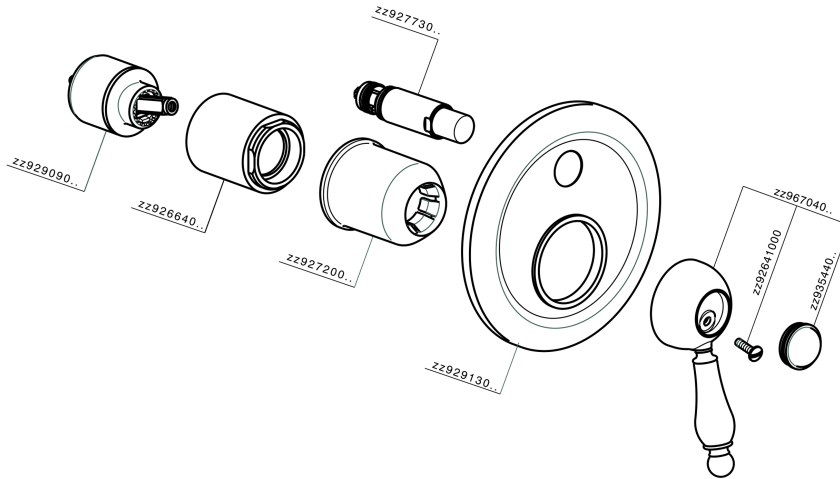

Exposed part for concealed S.L.bath-shower valve CROISSETTE_CM002100

MODEL **CM002100**

Exposed part for concealed S.L.bath-shower valve, 2-outlet automatic diverter, without concealed part, for item ZB002210

AVAILABLE FINISHINGS

-  **21** 21 Chrome
-  **27** 27 Old Bronze
-  **2G** 2G Antique Gold
-  **2W** 2W Brushed Gold

CHARACTERISTICS

Installation **Concealed**
 Required concealed parts **ZB002210**

Exposed part for concealed S.L.bath-shower valve CROISSETTE_CM002100

CM002100

<https://en.huberitalia.com/exposed-part-for-concealed-s-l-bath-shower-valve-croisette-cm002100>

Concealed single lever bath-shower valve CONCEALED_ZB002210

MODEL **ZB002210**

Concealed single lever bath-shower valve, 1/2" and 3/4" 2-outlet diverter, without trim kit

AVAILABLE FINISHINGS

04 04 Without finishing

CHARACTERISTICS

Installation	Concealed
Cartridge Spare Parts	ZZ92909000
43 mm Cartridge	
Concealed	1

2024-12-19