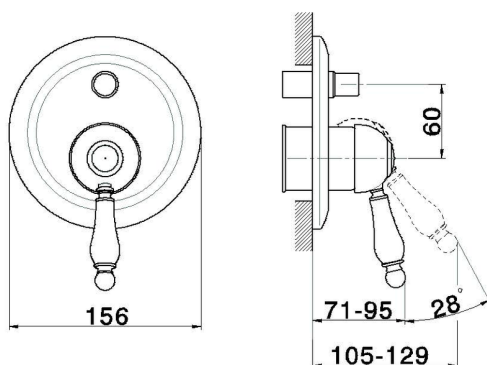

Exposed part for concealed S.L.bath-shower valve CROISSETTE_CM002100

MODEL **CM002100**

Exposed part for concealed S.L.bath-shower valve, 2-outlet automatic diverter, without concealed part, for item ZB002210

AVAILABLE FINISHINGS

-  **21** 21 Chrome
-  **27** 27 Old Bronze
-  **2G** 2G Antique Gold
-  **2W** 2W Brushed Gold

CHARACTERISTICS

Installation **Concealed**
 Required concealed parts **ZB002210**

Exposed part for concealed S.L.bath-shower valve CROISSETTE_CM002100

CM002100

<https://en.huberitalia.com/exposed-part-for-concealed-s-l-bath-shower-valve-croisette-cm002100>

Concealed single lever bath-shower valve CONCEALED_ZB002210

MODEL **ZB002210**

Concealed single lever bath-shower valve, 1/2" and 3/4" 2-outlet diverter, without trim kit

AVAILABLE FINISHINGS

04 04 Without finishing

CHARACTERISTICS

Installation	Concealed
Cartridge Spare Parts	ZZ92909000
43 mm Cartridge	
Concealed	1

2024-12-19