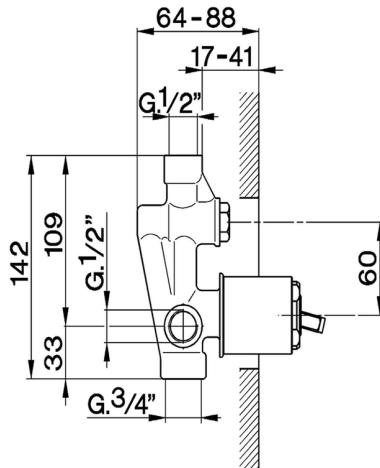

Exposed part for concealed S.L.bath-shower valve CROISSETTE_CM002100

MODEL **CM002100**

Exposed part for concealed S.L.bath-shower valve, 2-outlet automatic diverter, without concealed part, for item ZB002210

AVAILABLE FINISHINGS

-  **21** 21 Chrome
-  **27** 27 Old Bronze
-  **2G** 2G Antique Gold
-  **2W** 2W Brushed Gold

CHARACTERISTICS

Installation **Concealed**
 Required concealed parts **ZB002210**

Exposed part for concealed S.L.bath-shower valve CROISSETTE_CM002100

CM002100

<https://en.huberitalia.com/exposed-part-for-concealed-s-l-bath-shower-valve-croisette-cm002100>

Concealed single lever bath-shower valve CONCEALED_ZB002210

MODEL **ZB002210**

Concealed single lever bath-shower valve, 1/2" and 3/4" 2-outlet diverter, without trim kit

AVAILABLE FINISHINGS

04 04 Without finishing

CHARACTERISTICS

Installation	Concealed
Cartridge Spare Parts	ZZ92909000
43 mm Cartridge	
Concealed	1

2024-12-19