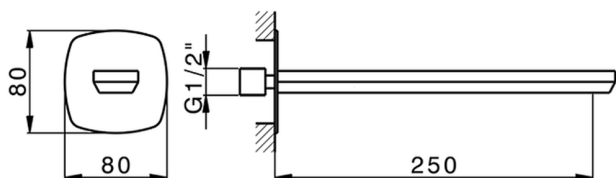

Filler spout HARLOCK_HC000242

MODEL **HC000242**

Filler spout, L.250 mm, 1/2" M connection

AVAILABLE FINISHINGS

- **21** 21 Chrome
- **2P** 2P Rose Gold
- **2Q** 2Q Black Titanium
- **40** 40 Matt Black
- **4Q** 4Q Matt White

CHARACTERISTICS

2024-11-21