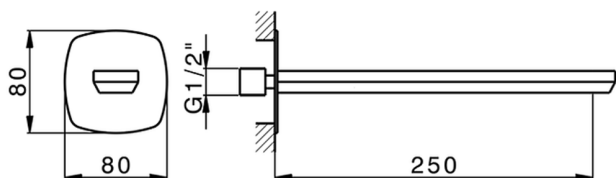

Filler spout HARLOCK_HC000242

MODEL **HC000242**

Filler spout, L.250 mm, 1/2" M connection

AVAILABLE FINISHINGS

- **21** 21 Chrome
- **2P** 2P Rose Gold
- **2Q** 2Q Black Titanium
- **40** 40 Matt Black
- **4Q** 4Q Matt White

CHARACTERISTICS

2024-11-23