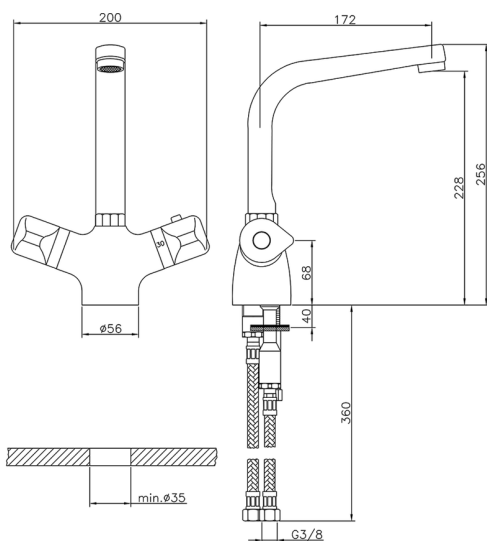

Thermostatic sink mixer COMMUNITY_CLT65010

MODEL **CLT65010**

Thermostatic sink mixer, without pop-up waste, swivel spout, G.3/8" stainless steel flexible hose

AVAILABLE FINISHINGS

CHARACTERISTICS

Cartridge Spare Parts **24.04A.PP**

8x20 Plus P Thermostatic Valve

Thermostatic

The Huber thermostatic is your personal water manager, helping you to handle, control and save water and energy.

2026-05-02