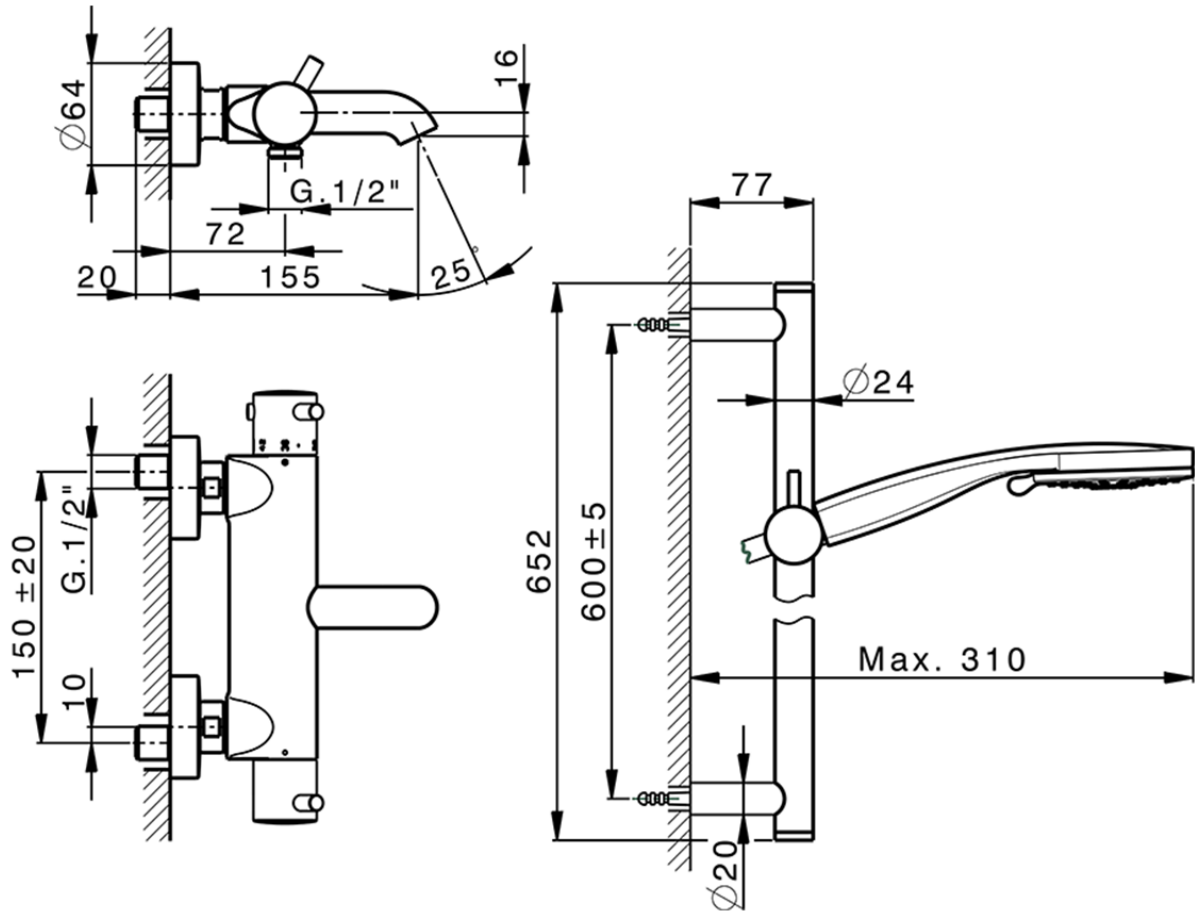

Thermostatic bath-shower mixer with sliding bar NUOVA KIRUNA_K2S23016

K2S23016

<https://en.huberitalia.com/thermostatic-bath-shower-mixer-with-sliding-bar-nuova-kiruna-k2s23016>

2024-12-19