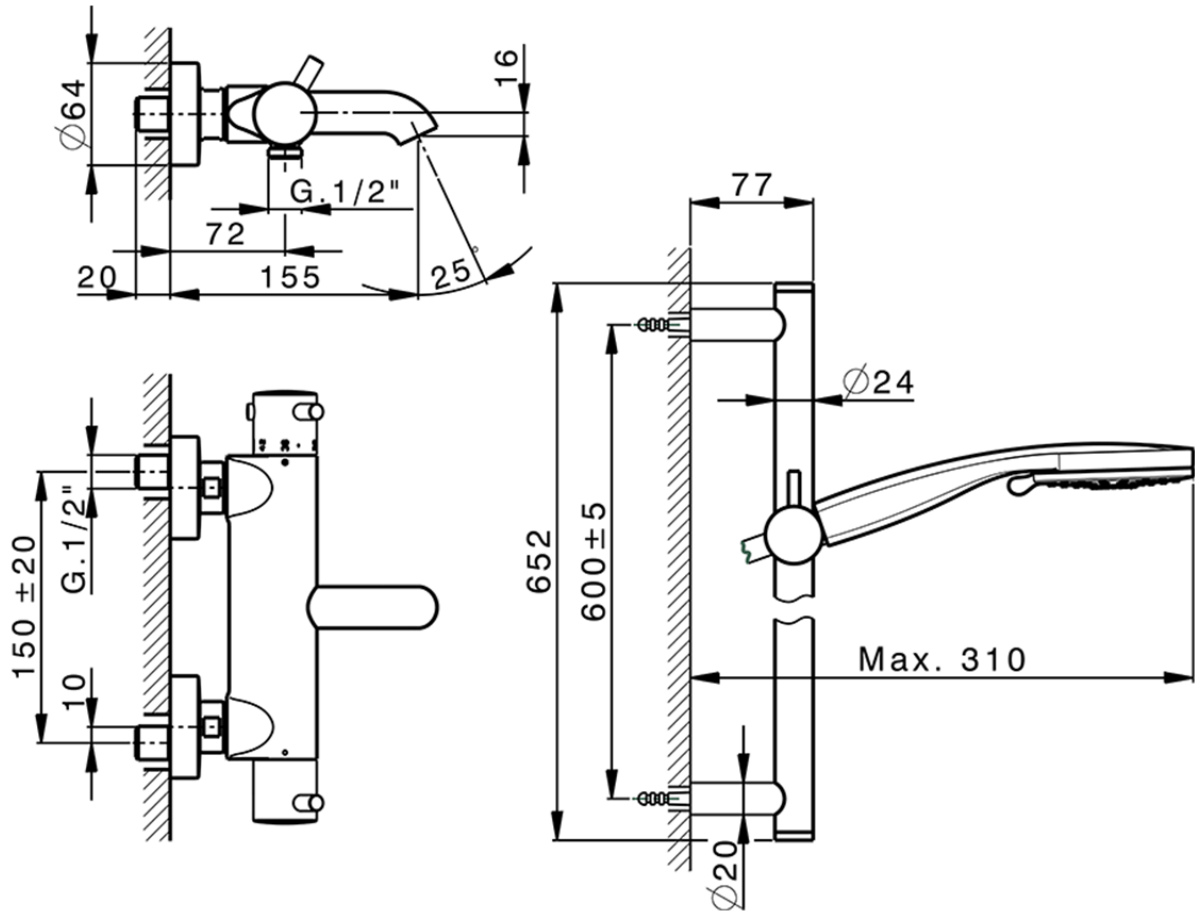

## Thermostatic bath-shower mixer with sliding bar NUOVA KIRUNA\_K2S23016

K2S23016

<https://en.huberitalia.com/thermostatic-bath-shower-mixer-with-sliding-bar-nuova-kiruna-k2s23016>

2024-12-19