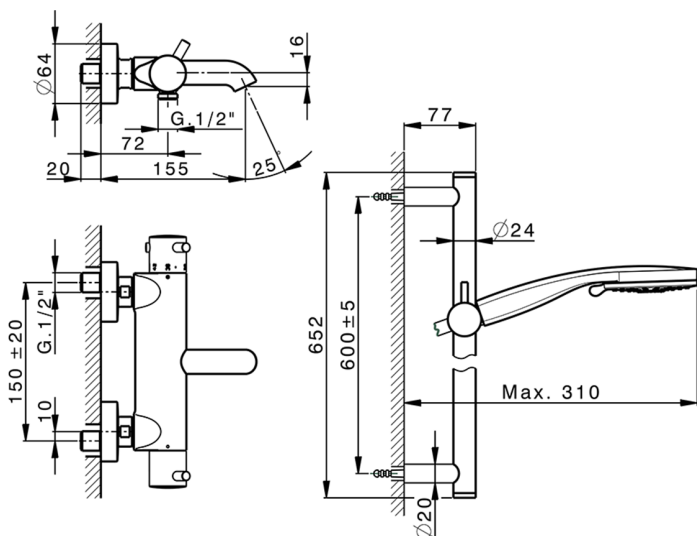

## Thermostatic bath-shower mixer with sliding bar NUOVA KIRUNA\_K2S23016

MODEL **K2S23016**

Thermostatic bath-shower mixer with sliding bar, 60 cm slide rail kit with sliding bracket, 100 mm ABS 3 sprays handshower, 150 cm SUPREME smooth flexible hose

### CHARACTERISTICS

Cartridge Spare Parts **24.04A.PP**  
**8x20 Plus P Thermostatic Valve**

### DeviaStop

The Huber Devia Stop technology allows to adjust the water flow and to direct it to the selected output point (overhead soaker, hand shower, etc).