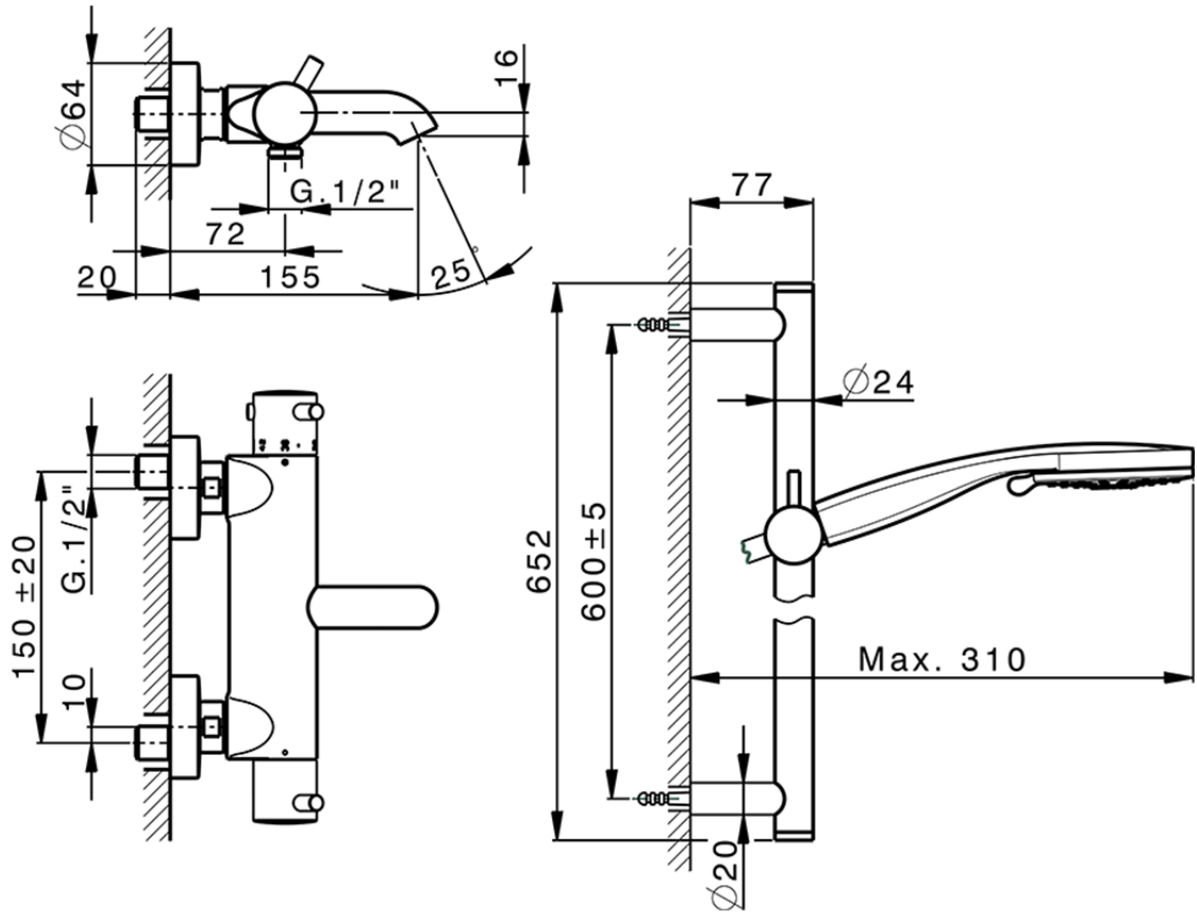

Thermostatic bath-shower mixer with sliding bar NUOVA KIRUNA_K2S23016

K2S23016

<https://en.huberitalia.com/thermostatic-bath-shower-mixer-with-sliding-bar-nuova-kiruna-k2s23016>

2024-12-19