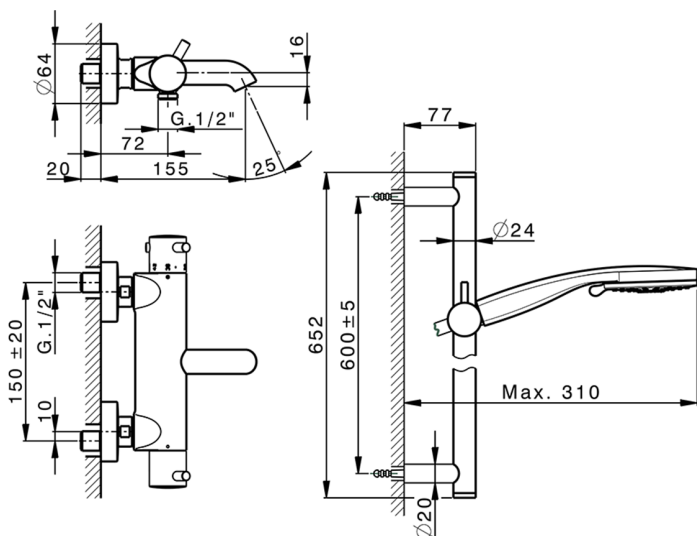

Thermostatic bath-shower mixer with sliding bar NUOVA KIRUNA_K2S23016

MODEL **K2S23016**

Thermostatic bath-shower mixer with sliding bar, 60 cm slide rail kit with sliding bracket, 100 mm ABS 3 sprays handshower, 150 cm SUPREME smooth flexible hose

AVAILABLE FINISHINGS

-  **21** 21 Chrome
-  **26** 26 Old Copper
-  **2F** 2F Brushed Nickel
-  **2W** 2W Brushed Gold
-  **40** 40 Matt Black
-  **4Q** 4Q Matt White

CHARACTERISTICS

Cartridge Spare Parts **24.04A.PP**
8x20 Plus P Thermostatic Valve

DeviaStop

The Huber Devia Stop technology allows to adjust the water flow and to direct it to the selected output point (overhead soaker, hand shower, etc).

Thermostatic

The Huber thermostatic is your personal water manager, helping you to handle, control and save water and energy.