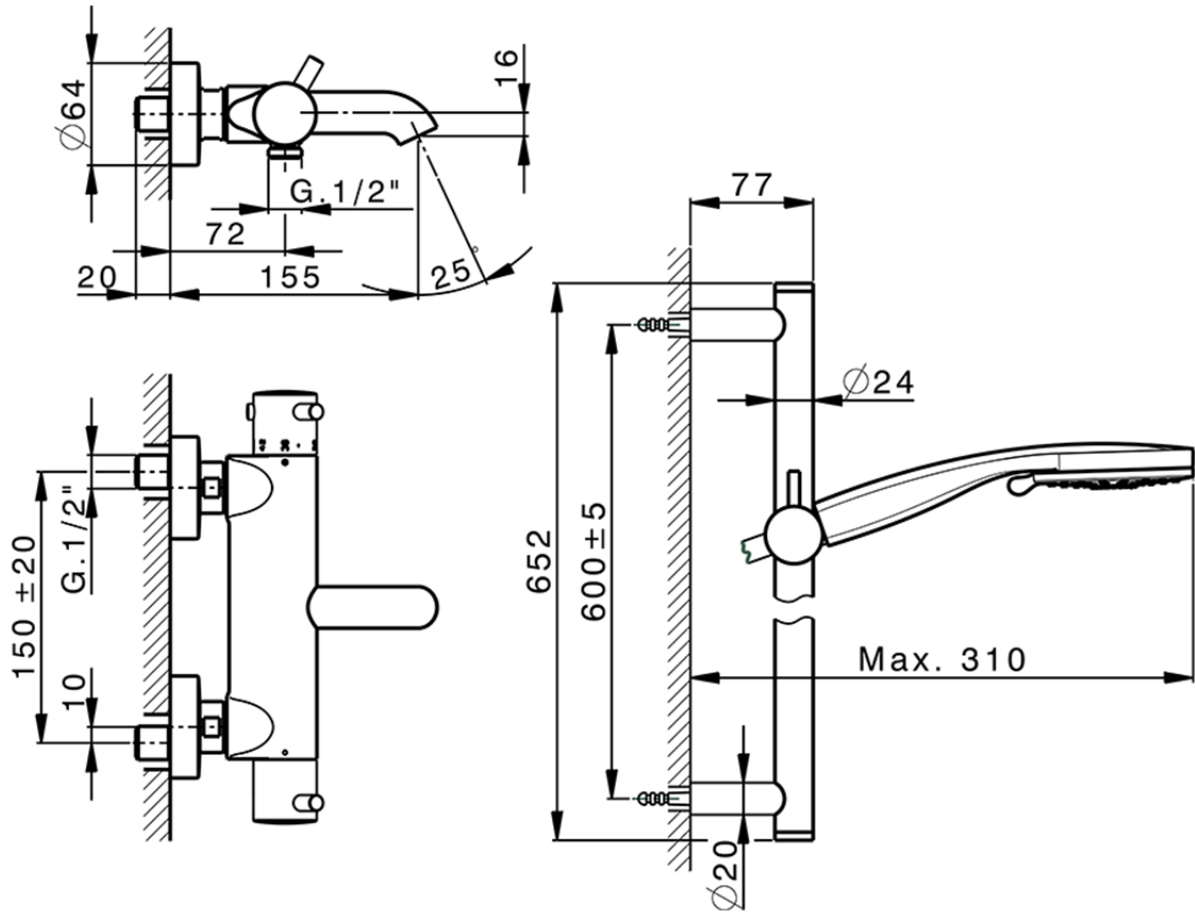

## Thermostatic bath-shower mixer with sliding bar NUOVA KIRUNA\_K2S23016

K2S23016

<https://en.huberitalia.com/thermostatic-bath-shower-mixer-with-sliding-bar-nuova-kiruna-k2s23016>

2024-12-18