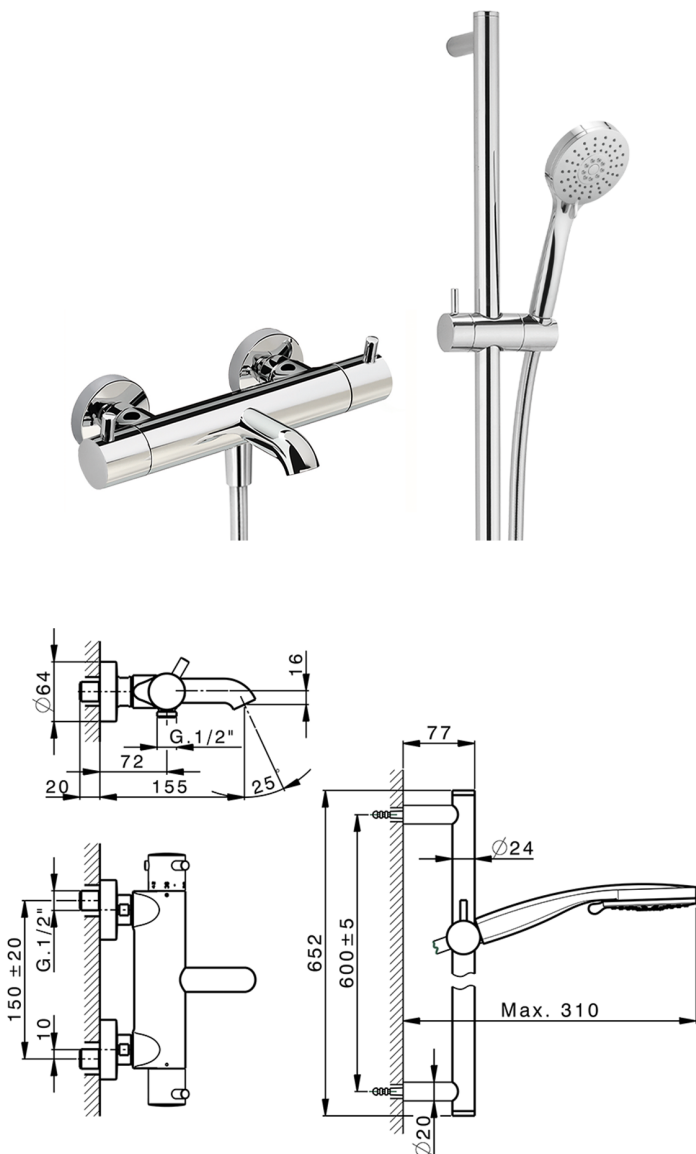

Thermostatic bath-shower mixer with sliding bar NUOVA KIRUNA_K2S23016

MODEL **K2S23016**

Thermostatic bath-shower mixer with sliding bar, 60 cm slide rail kit with sliding bracket, 100 mm ABS 3 sprays handshower, 150 cm SUPREME smooth flexible hose

AVAILABLE FINISHINGS

-  **21** 21 Chrome
-  **26** 26 Old Copper
-  **2F** 2F Brushed Nickel
-  **2W** 2W Brushed Gold
-  **40** 40 Matt Black
-  **4Q** 4Q Matt White

CHARACTERISTICS

Cartridge Spare Parts **24.04A.PP**
8x20 Plus P Thermostatic Valve

DeviaStop

The Huber Devia Stop technology allows to adjust the water flow and to direct it to the selected output point (overhead soaker, hand shower, etc).

Thermostatic

The Huber thermostatic is your personal water manager, helping you to handle, control and save water and energy.